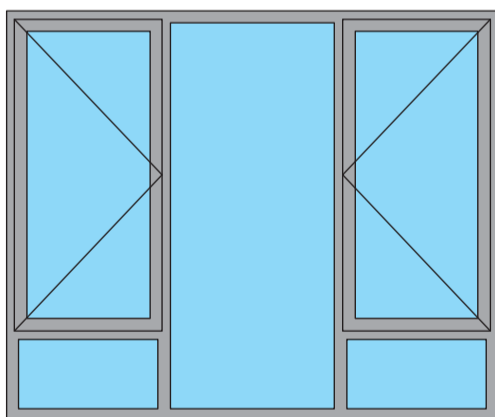

Intel Aluminium

Glass.Windows.Doors

Side Hung Windows

4mm Float Glass 6,38mm Safety Glass

Standard Sizes:
38mm Casement
Sash Sizes:
Height 1190mm
Width 590mm

1800

2100

2400

900

1200

1500

IAPSS1815

1800