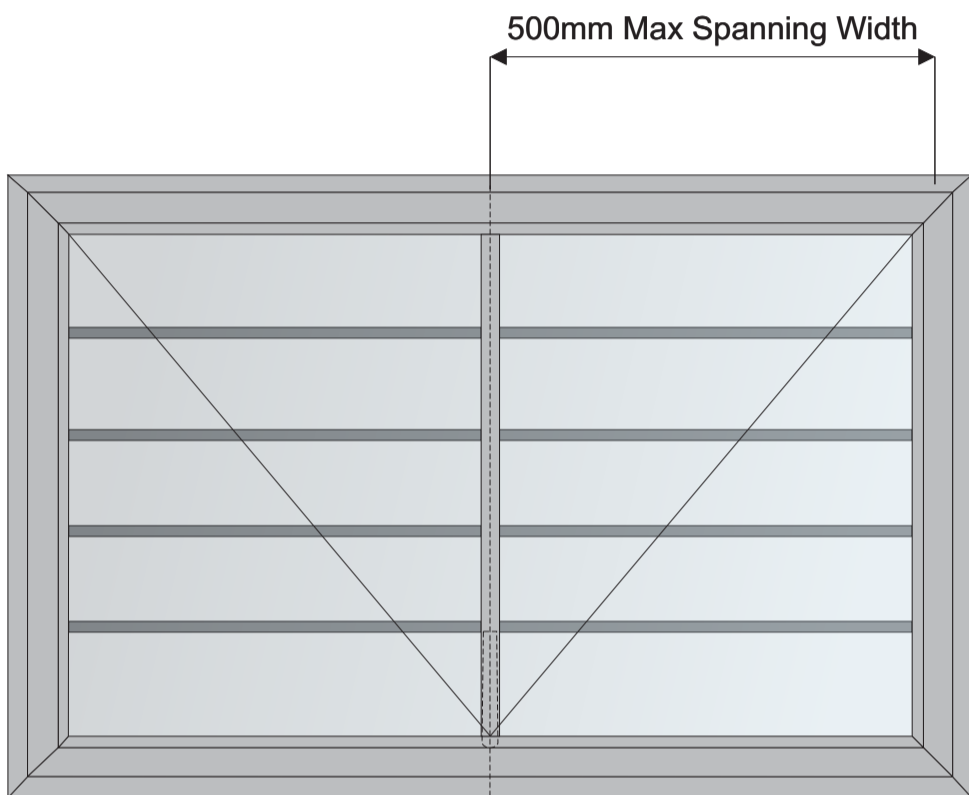

4mm Float Glass 6,38mm Safety Glass

STD 2038mm Height
 Standard 900mm width
 Inwards or Outwards opening
 Left or Right handed
 Bespoke Designs
 Ripped or smooth Timber panels

SD = Single Door
 DD = Double door
 ST = Stable Door
 SL = Slatted Door

Y - Louvre
Z - louvre
Rounded Y-Louvre
Oval - Louvre

IAYL Y-Louvre

IAZL Lazy Z Louvre

IARYL Rounded Y-Louvre

IAOL Oval Louvre

Intel Aluminium

Glass.Windows.Doors

Window Safety Bars

4mm Float Glass 6,38mm Safety Glass

Minimum 110mm gap between safety bar and window frame
(Sufficient space for handle to open)

IASSBA - Typical Top Hung Window

IASSBB - Typical Top Hung Window

IASSBC - Typical Side Hung Window

IASSBD - Fixed Shopfront

Intel Aluminium

Glass.Windows.Doors

Polycarbonate
Safety Bars

4mm Float Glass 6,38mm Safety Glass

Width Sizes:
5x30mm
6x50mm
8x50mm

IAPSBA - Typical Top Hung Window

IAPSBB - Typical Top Hung Window