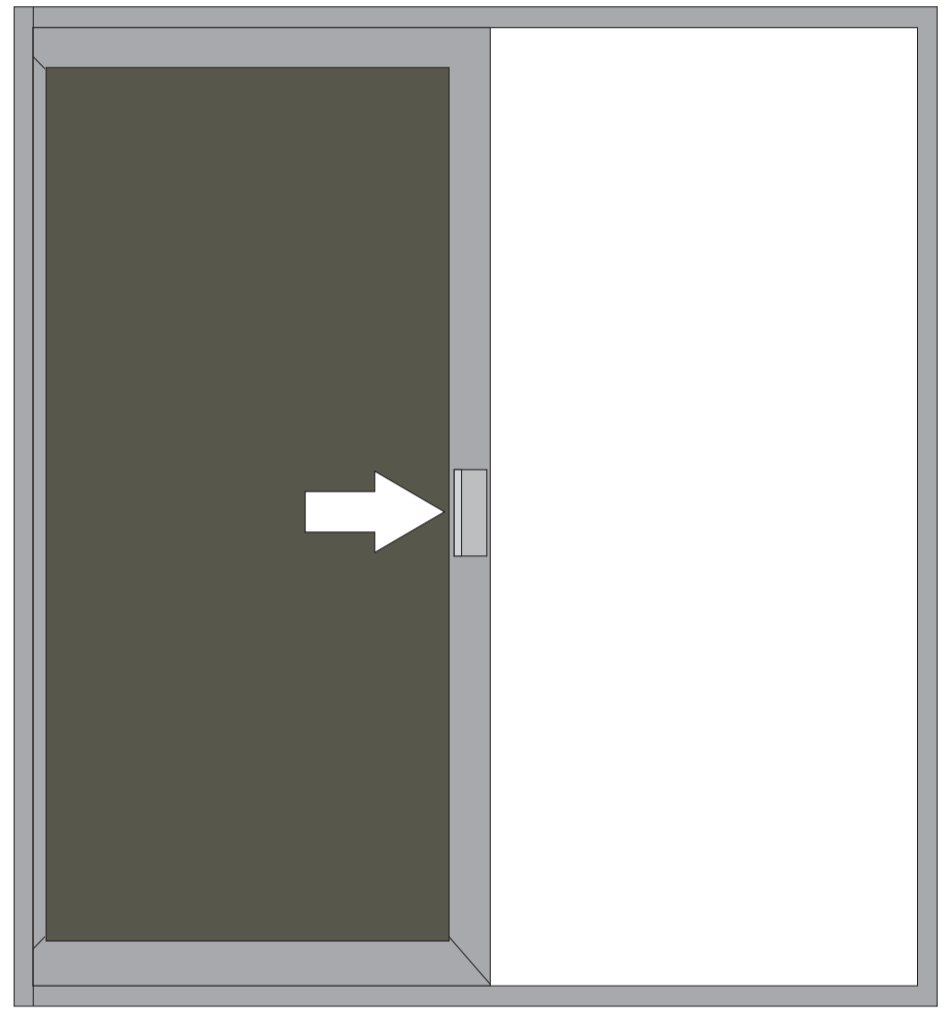

IASFS6 - 6 Panel Sliding and Folding Shutter

Intel Aluminium

Glass.Windows.Doors

Window Insect Screen

4mm Float Glass 6,38mm Safety Glass

Standard Colours

Black	Charcoal	Natural	Bronze	White
-------	----------	---------	--------	-------

Size as per Window opening
Left or right handed
→ Sliding Panel

IAWISH - Horizontal Slider

IAWISV - Vertical Slider

Intel Aluminium

Glass.Windows.Doors

Door Insect Screens

4mm Float Glass 6,38mm Safety Glass

Maximum 2100mm Door leaf height
Maximum 1500mm Door leaf width
Left or right handed
→ Sliding Panel

IADISSP - Single Sliding Panel

IADISDSP - Double Sliding Panel

Intel Aluminium

Glass.Windows.Doors

Privacy Screens