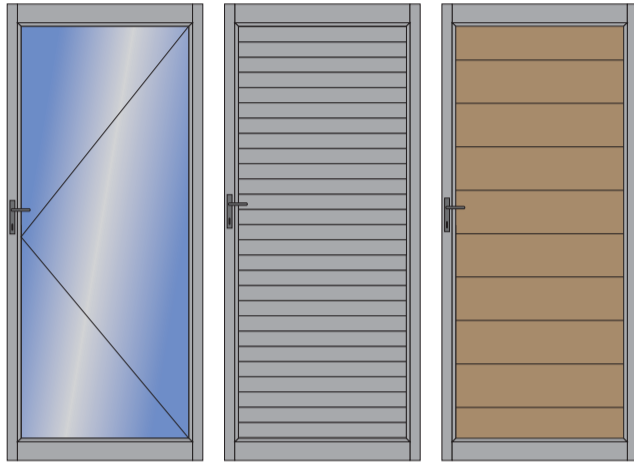

IASD02A IASD02B IASD02C