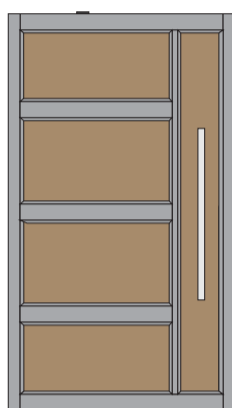

Intel Aluminium

Glass.Windows.Doors

Pivot Swing Doors

4mm Float Glass 6,38mm Safety Glass

2100 & 2400mm Height
1200 & 1500mm Width
Inwards or Outwards opening
Left or Right handed
Bespoke Designs
Aluminium, Glass & Timber finishes

Ripped or smooth Timber panels

IAPD01A