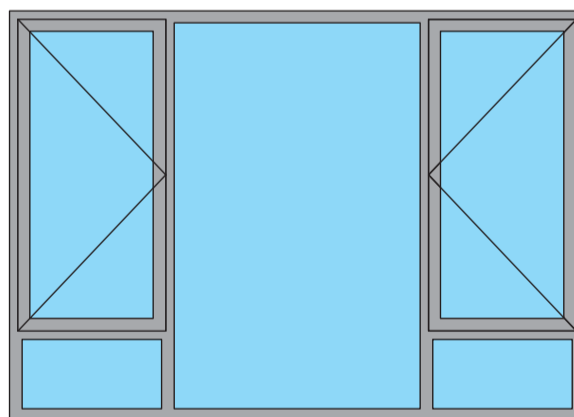

Intel Aluminium

Glass.Windows.Doors

Side Hung Windows

4mm Float Glass 6,38mm Safety Glass

Standard Sizes:
38mm Casement
Sash Sizes:
Height 1190mm
Width 590mm

1800

2100

2400

900

1200

1500

IAPSS2115

1800