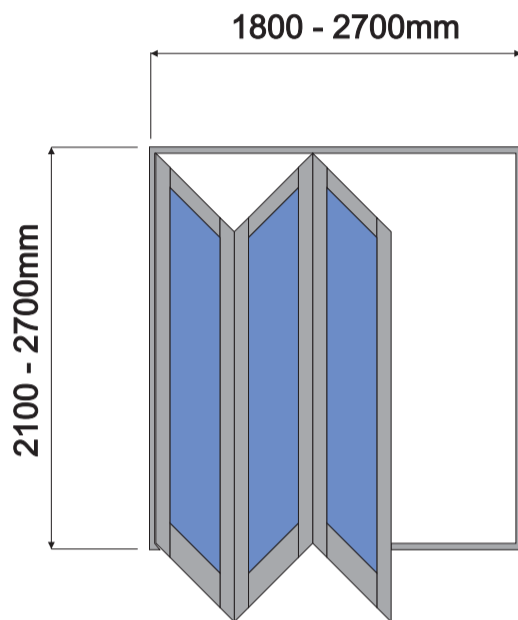

4mm Float Glass 6,38mm Safety Glass

Standard Sizes
→ Sliding Panel

Intel Aluminium

Glass.Windows.Doors

Icon Sliding Doors

4mm Float Glass 6,38mm Safety Glass

Side Windows:
Sash Size Width 600 - 900mm
Multi Slide options
→ Sliding Panel

Side windows
Maximum Height 2100mm

Intel Aluminium

Glass.Windows.Doors

Palace Sliding Doors

4mm Float Glass 6,38mm Safety Glass

Suitable for Single or Double glazing
 Left or right handed
 Side Windows:
 Sash Size Width 600 - 900mm
 → Sliding Panel

Side windows
 Maximum Height 2100mm

Intel Aluminium

Glass.Windows.Doors

Vista Sliding and Folding Doors

4mm Float Glass 6,38mm Safety Glass

Suitable for Single or Double glazing
Left or right handed
Stacking Windows:
Heights 900, 1200 & 1500mm
→ Sliding Panel

4mm Float Glass 6,38mm Safety Glass

STD 2038mm Height
 Standard 900mm width
 Inwards or Outwards opening
 Left or Right handed
 Bespoke Designs
 Ripped or smooth Timber panels

SD = Single Door
 DD = Double door
 ST = Stable Door
 SL = Slatted Door