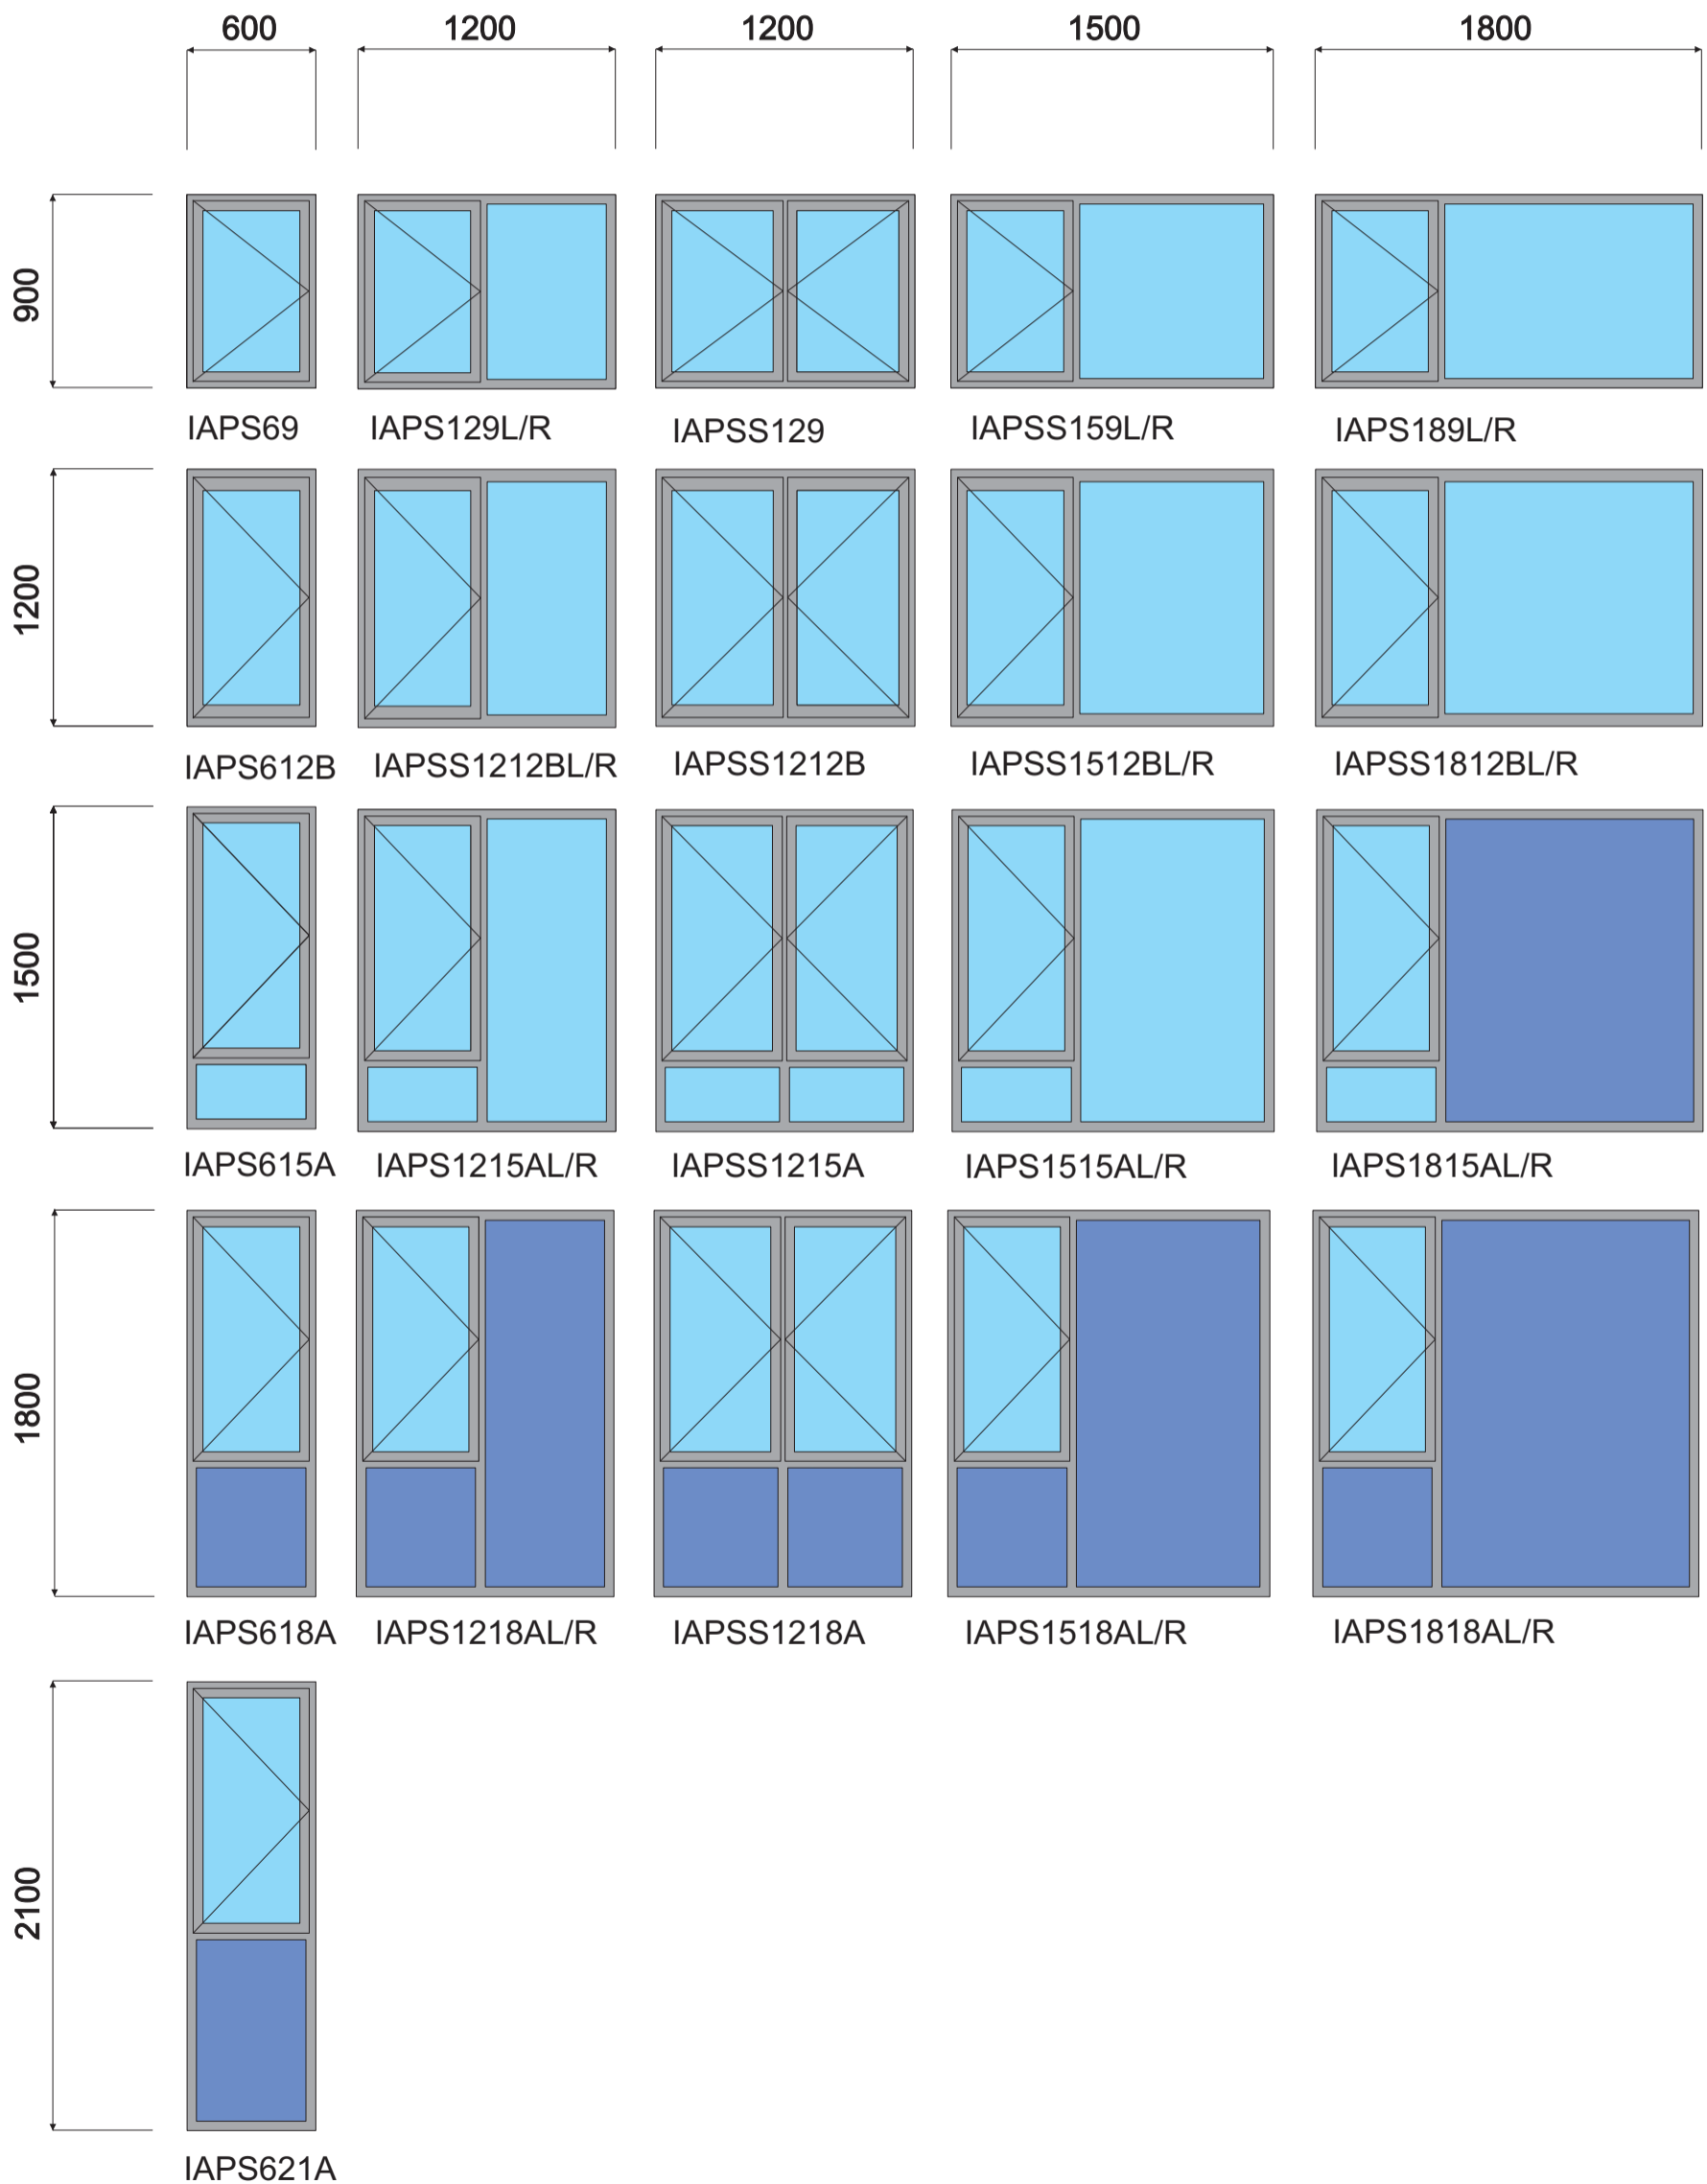

Intel Aluminium

Glass.Windows.Doors

Side Hung Windows

4mm Float Glass 6,38mm Safety Glass

Standard Sizes:
38mm Casement
Sash Sizes:
Height 1190mm
Width 590mm

Intel Aluminium

Glass.Windows.Doors

Side Hung Windows

4mm Float Glass 6,38mm Safety Glass

Standard Sizes:
38mm Casement
Sash Sizes:
Height 1190mm
Width 590mm

1800

2100

2400

900

IAPSS189

IAPSS219B