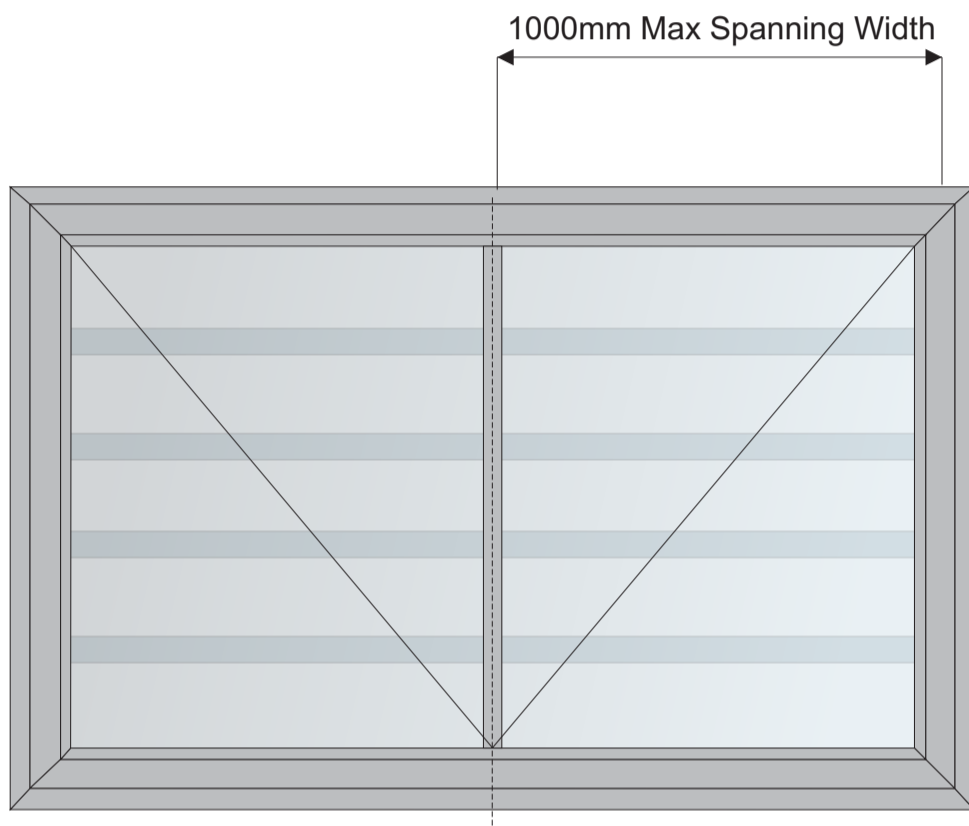

4mm Float Glass 6,38mm Safety Glass

Minimum 110mm gap between safety bar and window frame
(Sufficient space for handle to open)

IASSBA - Typical Top Hung Window

IASSBB - Typical Top Hung Window

IASSBC - Typical Side Hung Window

IASSBD - Fixed Shopfront

Intel Aluminium

Glass.Windows.Doors

Polycarbonate
Safety Bars

4mm Float Glass 6,38mm Safety Glass

Width Sizes:
5x30mm
6x50mm
8x50mm

IAPSBA - Typical Top Hung Window

IAPSBB - Typical Top Hung Window

IAPSBC - Typical Side Hung Window

IAPSBD - Fixed Shopfront

Intel Aluminium

Glass.Windows.Doors

Balustrades

Standard Colours

Black Charcoal Natural Bronze White

4mm Float Glass 6,38mm Safety Glass