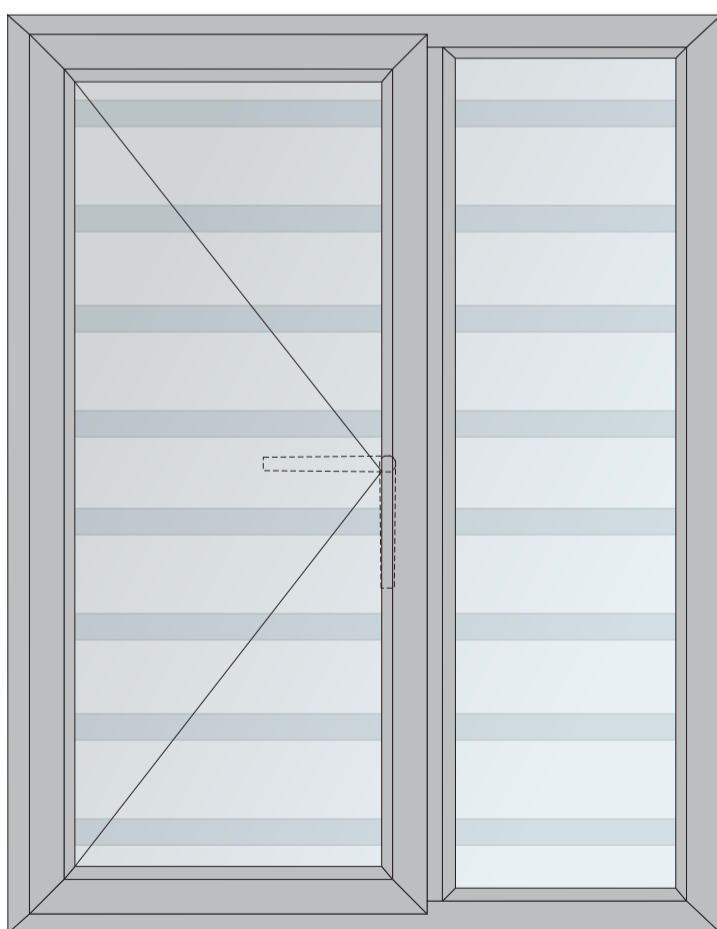

4mm Float Glass 6,38mm Safety Glass

Minimum 110mm gap between safety bar and window frame
(Sufficient space for handle to open)

IASSBA - Typical Top Hung Window

IASSBB - Typical Top Hung Window

IASSBC - Typical Side Hung Window

IASSBD - Fixed Shopfront

Intel Aluminium

Glass.Windows.Doors

Polycarbonate
Safety Bars

4mm Float Glass 6,38mm Safety Glass

Width Sizes:
5x30mm
6x50mm
8x50mm

IAPSBA - Typical Top Hung Window

IAPSBB - Typical Top Hung Window