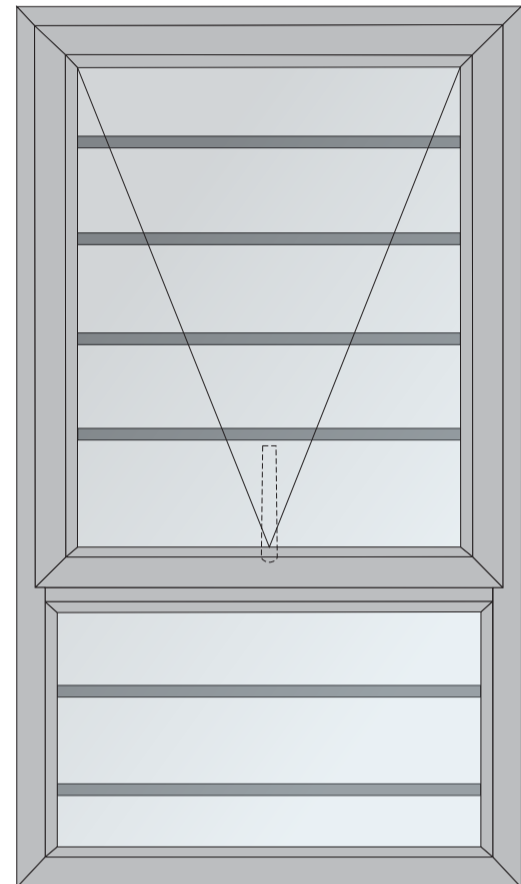

Y - Louvre
Z - louvre
Rounded Y-Louvre
Oval - Louvre

IAYL Y-Louvre

IAZL Lazy Z Louvre

IARYL Rounded Y-Louvre

IAOL Oval Louvre

Intel Aluminium

Glass.Windows.Doors

Window Safety Bars

4mm Float Glass 6,38mm Safety Glass

Minimum 110mm gap between safety bar and window frame
(Sufficient space for handle to open)

IASSBA - Typical Top Hung Window

IASSBB - Typical Top Hung Window

IASSBC - Typical Side Hung Window