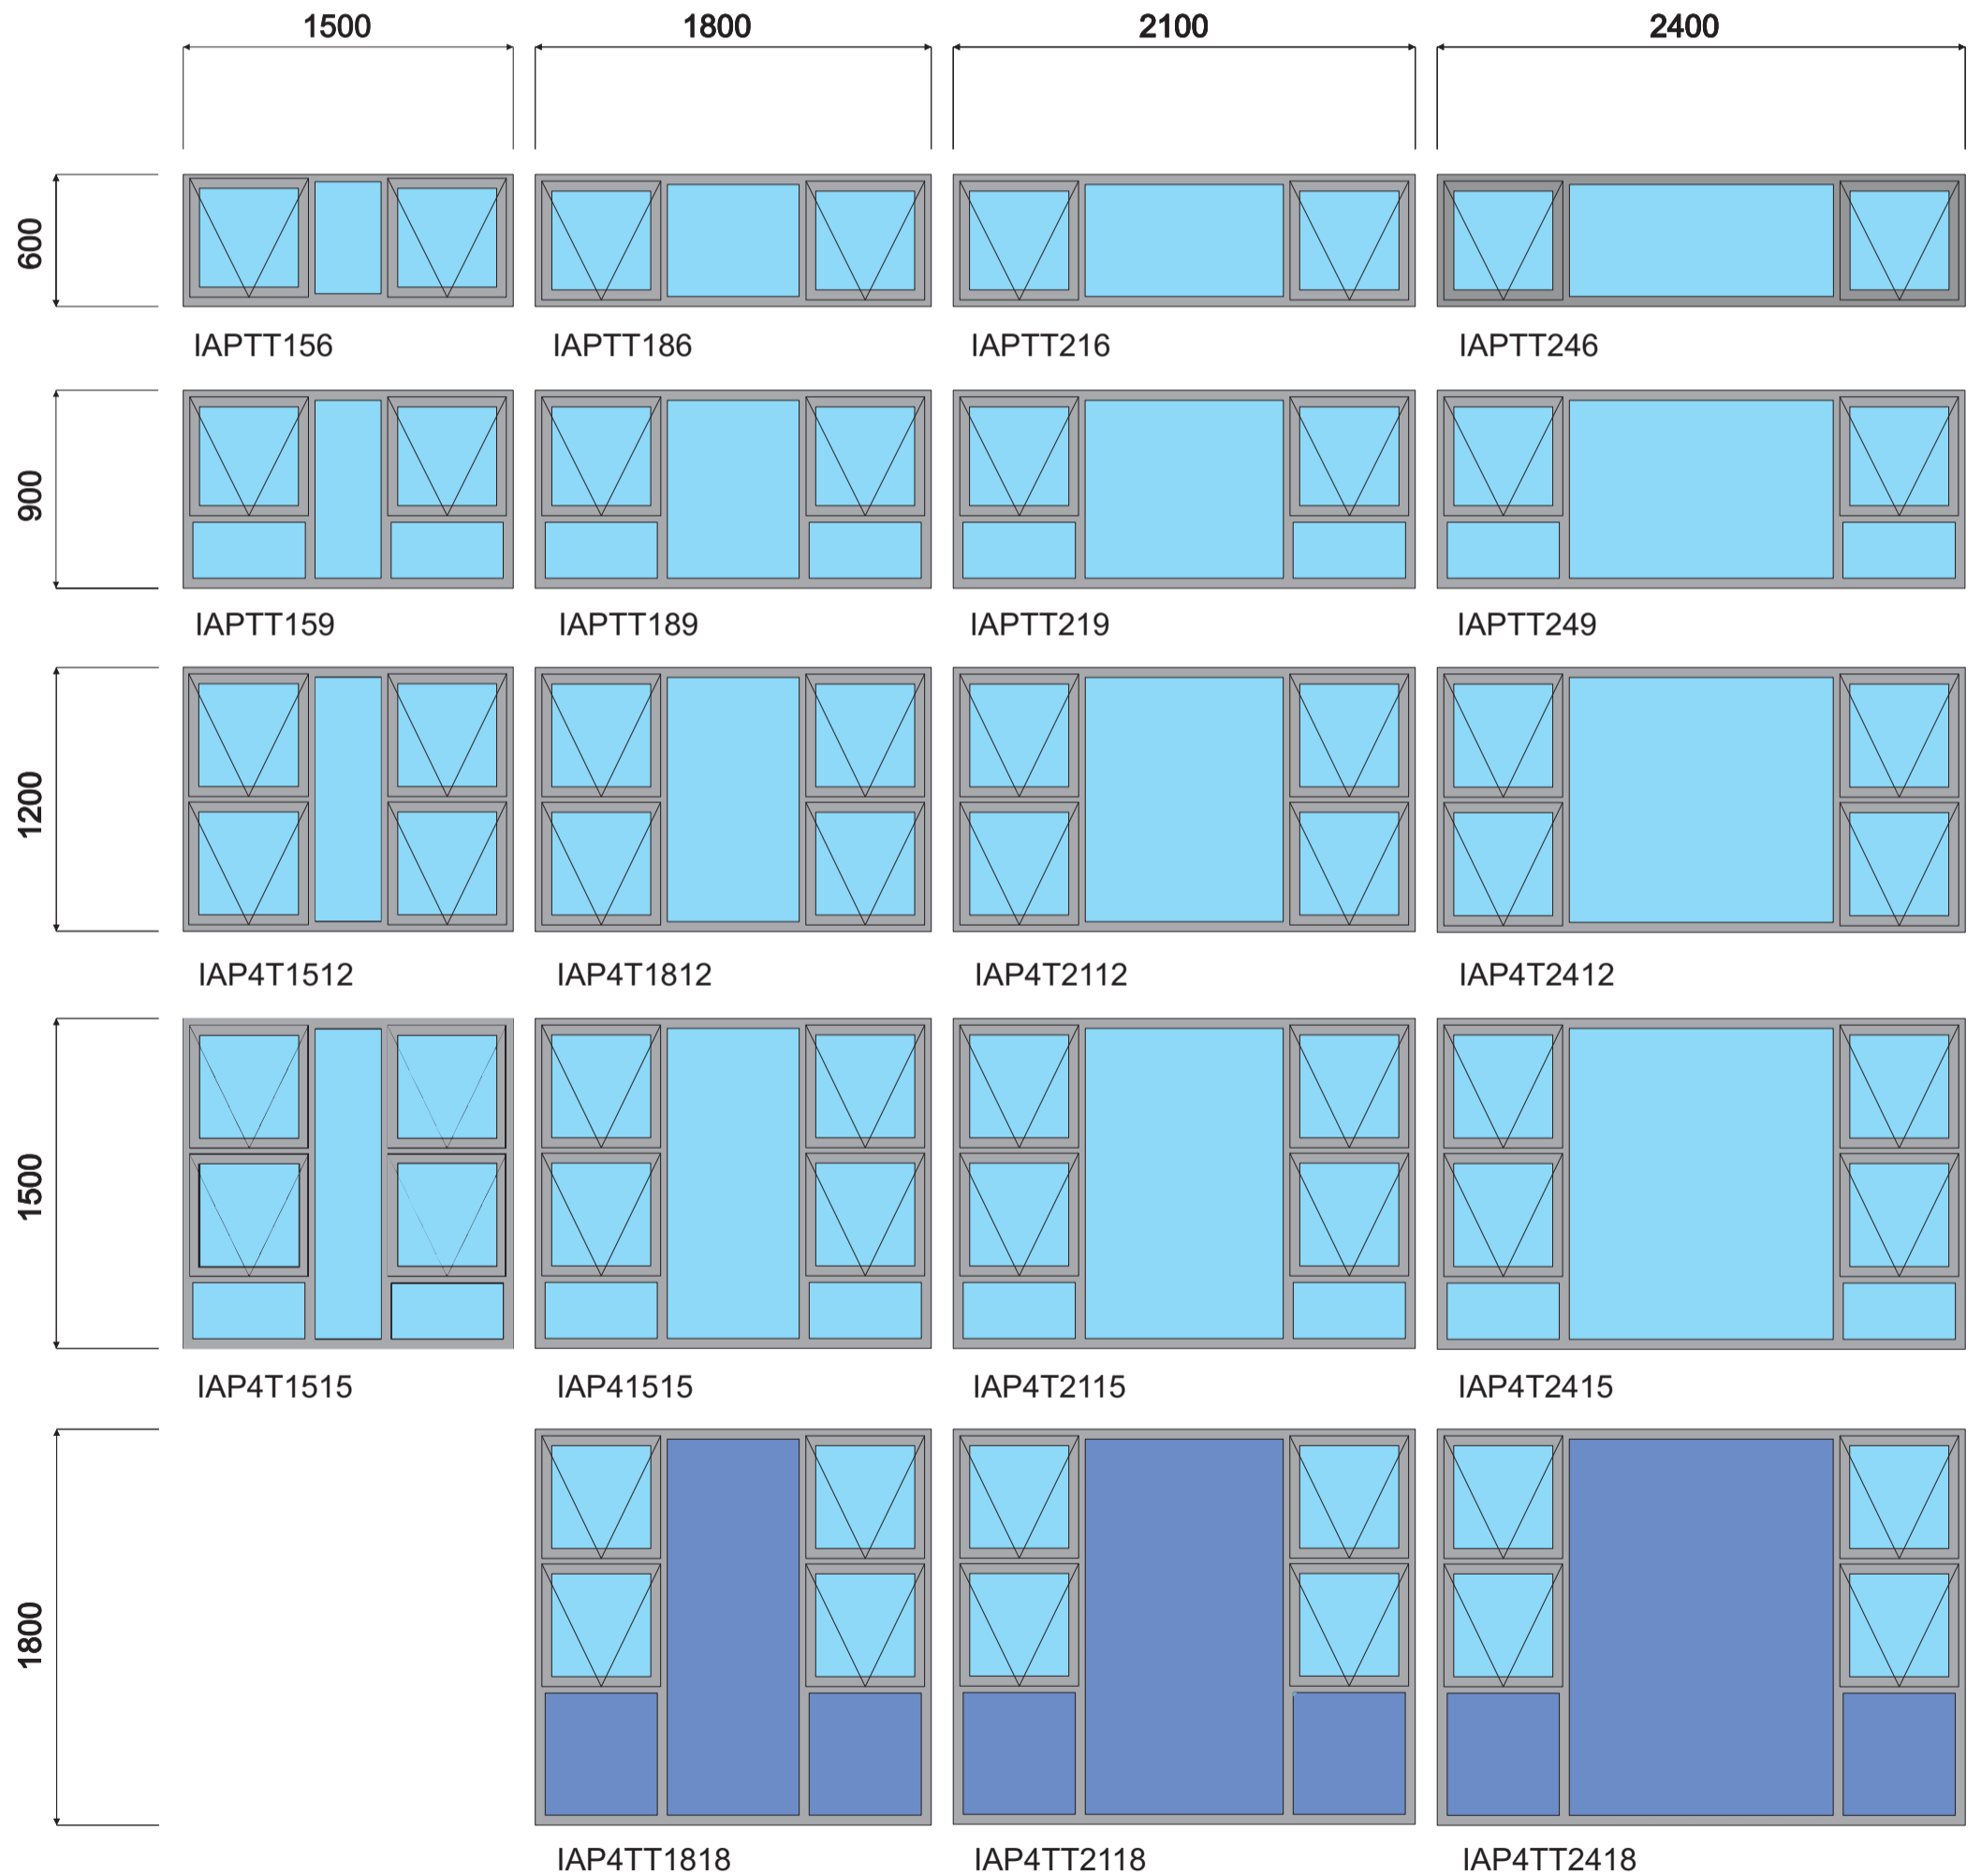

Intel Aluminium

Glass.Windows.Doors

Top Hung Windows

4mm Float Glass 6,38mm Safety Glass

Standard Sizes:
30.5mm Casement
Sash Sizes:
Height 590mm
Width 890mm

Intel Aluminium

Glass.Windows.Doors

Top Hung Windows