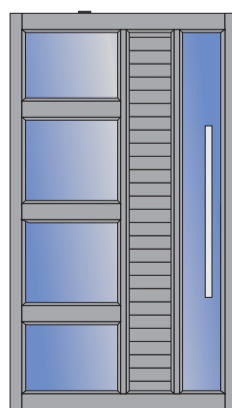

Intel Aluminium

Glass.Windows.Doors

Pivot Swing Doors

4mm Float Glass 6,38mm Safety Glass

2100 & 2400mm Height
1200 & 1500mm Width
Inwards or Outwards opening
Left or Right handed
Bespoke Designs
Aluminium, Glass & Timber finishes

Ripped or smooth Timber panels

IAPD07A