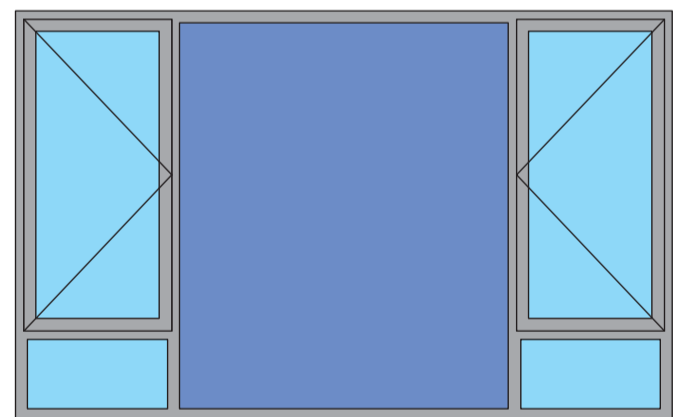

IAPSS2415

1800