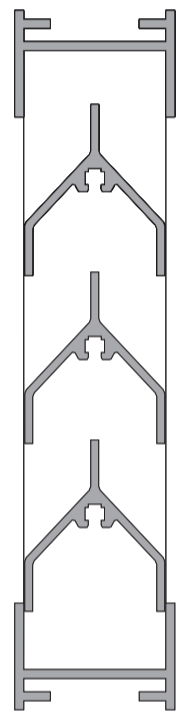

IAYL Y-Louvre