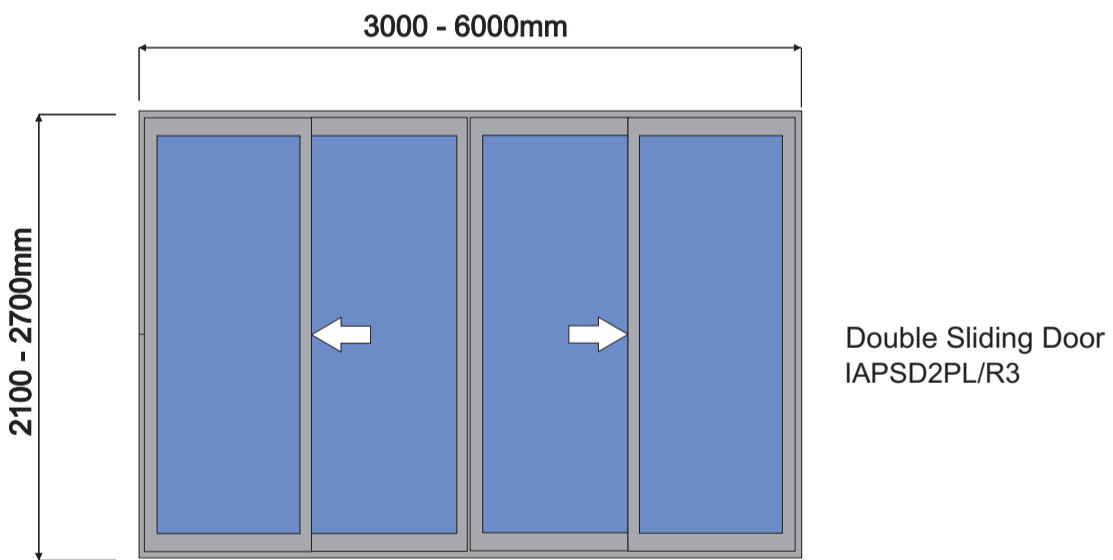

4mm Float Glass 6,38mm Safety Glass

Standard Sizes
→ Sliding Panel

Intel Aluminium

Glass.Windows.Doors

Icon Sliding Doors

4mm Float Glass 6,38mm Safety Glass

Side Windows:
Sash Size Width 600 - 900mm
Multi Slide options
→ Sliding Panel

Side windows
Maximum Height 2100mm

Intel Aluminium

Glass.Windows.Doors

Palace Sliding Doors

4mm Float Glass 6,38mm Safety Glass

Suitable for Single or Double glazing
 Left or right handed
 Side Windows:
 Sash Size Width 600 - 900mm
 → Sliding Panel

Side windows
 Maximum Height 2100mm

Intel Aluminium

Glass.Windows.Doors

Vista Sliding and Folding Doors

4mm Float Glass 6,38mm Safety Glass

Suitable for Single or Double glazing
Left or right handed
Stacking Windows:
Heights 900, 1200 & 1500mm
→ Sliding Panel

4mm Float Glass 6,38mm Safety Glass

STD 2038mm Height
 Standard 900mm width
 Inwards or Outwards opening
 Left or Right handed
 Bespoke Designs
 Ripped or smooth Timber panels

SD = Single Door
 DD = Double door
 ST = Stable Door
 SL = Slatted Door