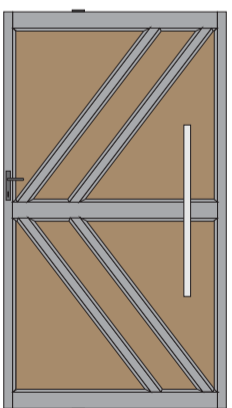

Intel Aluminium

Glass.Windows.Doors

Pivot Swing Doors

4mm Float Glass 6,38mm Safety Glass

2100 & 2400mm Height
1200 & 1500mm Width
Inwards or Outwards opening
Left or Right handed
Bespoke Designs
Aluminium, Glass & Timber finishes

Ripped or smooth Timber panels

IAPD06C