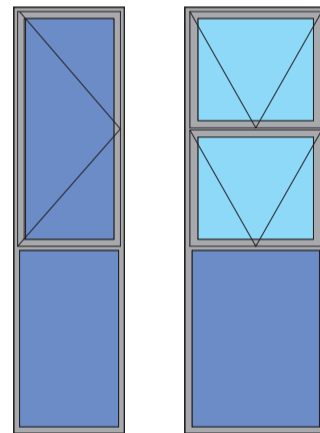

Intel Aluminium

Glass.Windows.Doors

Series 1000 Sliding Windows

4mm Float Glass 6,38mm Safety Glass

Standard Height Sizes
→ Sliding Panel

Intel Aluminium

Glass.Windows.Doors

Vertical Sliding Windows

4mm Float Glass 6,38mm Safety Glass

Standard Sizes
→ Sliding Panel

Intel Aluminium

Glass.Windows.Doors

Icon Sliding Doors

4mm Float Glass 6,38mm Safety Glass

Side Windows:
Sash Size Width 600 - 900mm
Multi Slide options
→ Sliding Panel

Side windows
Maximum Height 2100mm

Intel Aluminium

Glass.Windows.Doors

Palace Sliding Doors

4mm Float Glass 6,38mm Safety Glass

Suitable for Single or Double glazing
 Left or right handed
 Side Windows:
 Sash Size Width 600 - 900mm
 → Sliding Panel

Side windows
 Maximum Height 2100mm

Intel Aluminium

Glass.Windows.Doors

Vista Sliding and Folding Doors

4mm Float Glass 6,38mm Safety Glass

Suitable for Single or Double glazing
Left or right handed
Stacking Windows:
Heights 900, 1200 & 1500mm
→ Sliding Panel