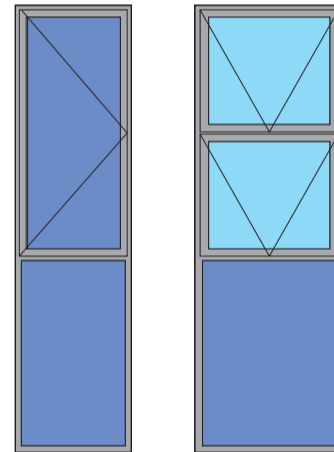

Intel Aluminium

Glass.Windows.Doors

Series 1000 Sliding Windows

4mm Float Glass 6,38mm Safety Glass

Standard Height Sizes
→ Sliding Panel

Intel Aluminium

Glass.Windows.Doors

Vertical Sliding Windows

4mm Float Glass 6,38mm Safety Glass

Standard Sizes
→ Sliding Panel

Intel Aluminium

Glass.Windows.Doors

Icon Sliding Doors

4mm Float Glass 6,38mm Safety Glass

Side Windows:
Sash Size Width 600 - 900mm
Multi Slide options
→ Sliding Panel

Side windows
Maximum Height 2100mm

Intel Aluminium

Glass.Windows.Doors

Palace Sliding Doors

4mm Float Glass 6,38mm Safety Glass

Suitable for Single or Double glazing
 Left or right handed
 Side Windows:
 Sash Size Width 600 - 900mm
 → Sliding Panel

Side windows
 Maximum Height 2100mm

Intel Aluminium

Glass.Windows.Doors

Vista Sliding and Folding Doors

4mm Float Glass 6,38mm Safety Glass

Suitable for Single or Double glazing
Left or right handed
Stacking Windows:
Heights 900, 1200 & 1500mm
→ Sliding Panel