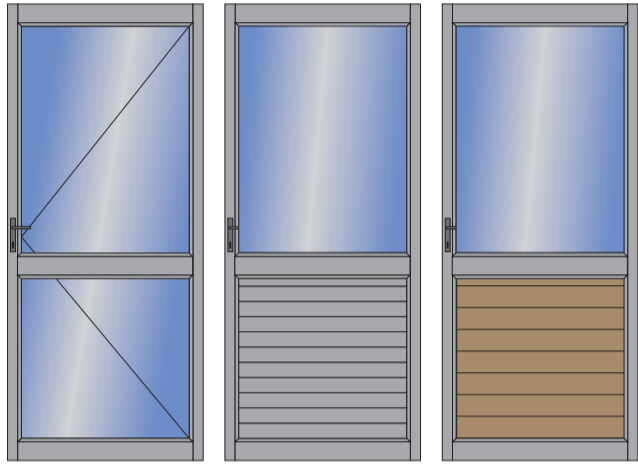

Side windows
Maximum Height 2100mm

Intel Aluminium

Glass.Windows.Doors

Palace Sliding Doors

4mm Float Glass 6,38mm Safety Glass

Suitable for Single or Double glazing
 Left or right handed
 Side Windows:
 Sash Size Width 600 - 900mm
 → Sliding Panel

Side windows
 Maximum Height 2100mm

Intel Aluminium

Glass.Windows.Doors

Vista Sliding and Folding Doors

4mm Float Glass 6,38mm Safety Glass

Suitable for Single or Double glazing
Left or right handed
Stacking Windows:
Heights 900, 1200 & 1500mm
→ Sliding Panel

4mm Float Glass 6,38mm Safety Glass

STD 2038mm Height
 Standard 900mm width
 Inwards or Outwards opening
 Left or Right handed
 Bespoke Designs
 Ripped or smooth Timber panels

SD = Single Door
 DD = Double door
 ST = Stable Door
 SL = Slatted Door

IADD01B

IADD01C

IADD01D

Intel Aluminium

Glass.Windows.Doors

Pivot Swing Doors

4mm Float Glass 6,38mm Safety Glass

2100 & 2400mm Height
1200 & 1500mm Width
Inwards or Outwards opening
Left or Right handed
Bespoke Designs
Aluminium, Glass & Timber finishes