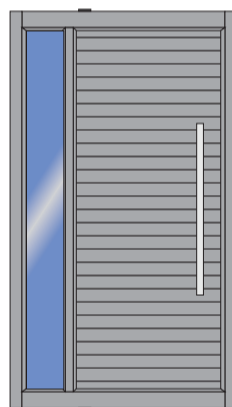

Intel Aluminium

Glass.Windows.Doors

Pivot Swing Doors

4mm Float Glass 6,38mm Safety Glass

2100 & 2400mm Height
1200 & 1500mm Width
Inwards or Outwards opening
Left or Right handed
Bespoke Designs
Aluminium, Glass & Timber finishes

Ripped or smooth Timber panels

IAPD03A