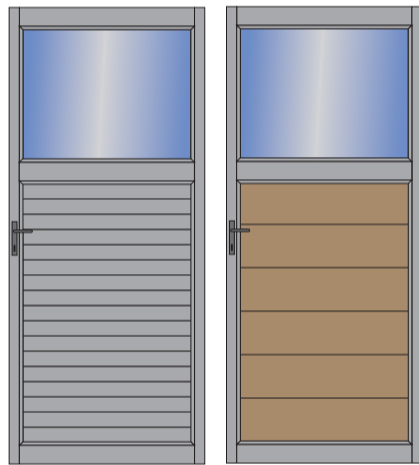

IASD05A IASD05B