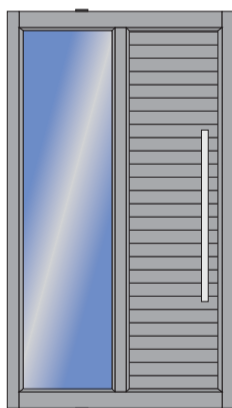

Intel Aluminium

Glass.Windows.Doors

Pivot Swing Doors

4mm Float Glass 6,38mm Safety Glass

2100 & 2400mm Height
1200 & 1500mm Width
Inwards or Outwards opening
Left or Right handed
Bespoke Designs
Aluminium, Glass & Timber finishes

Ripped or smooth Timber panels

IAPD05C