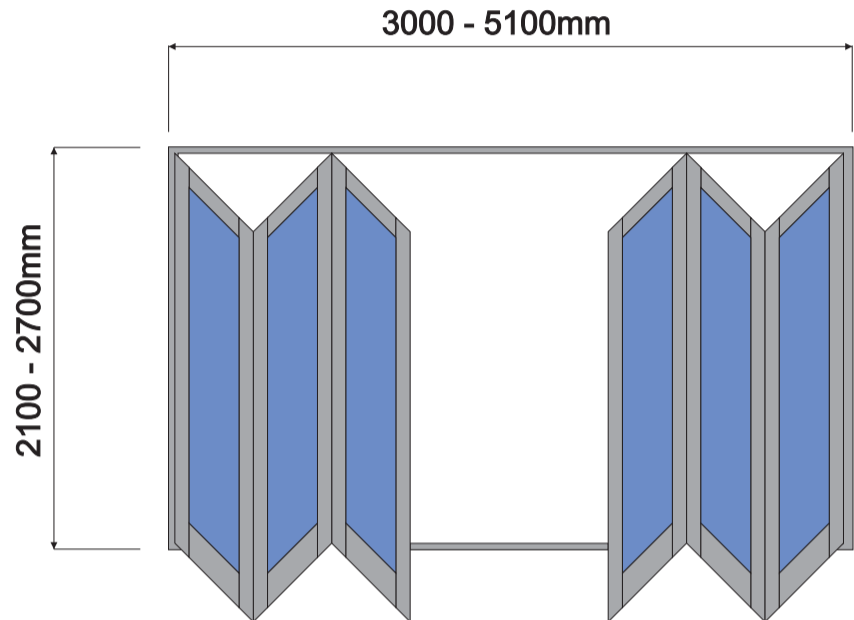

IAVSFD6PL/RS