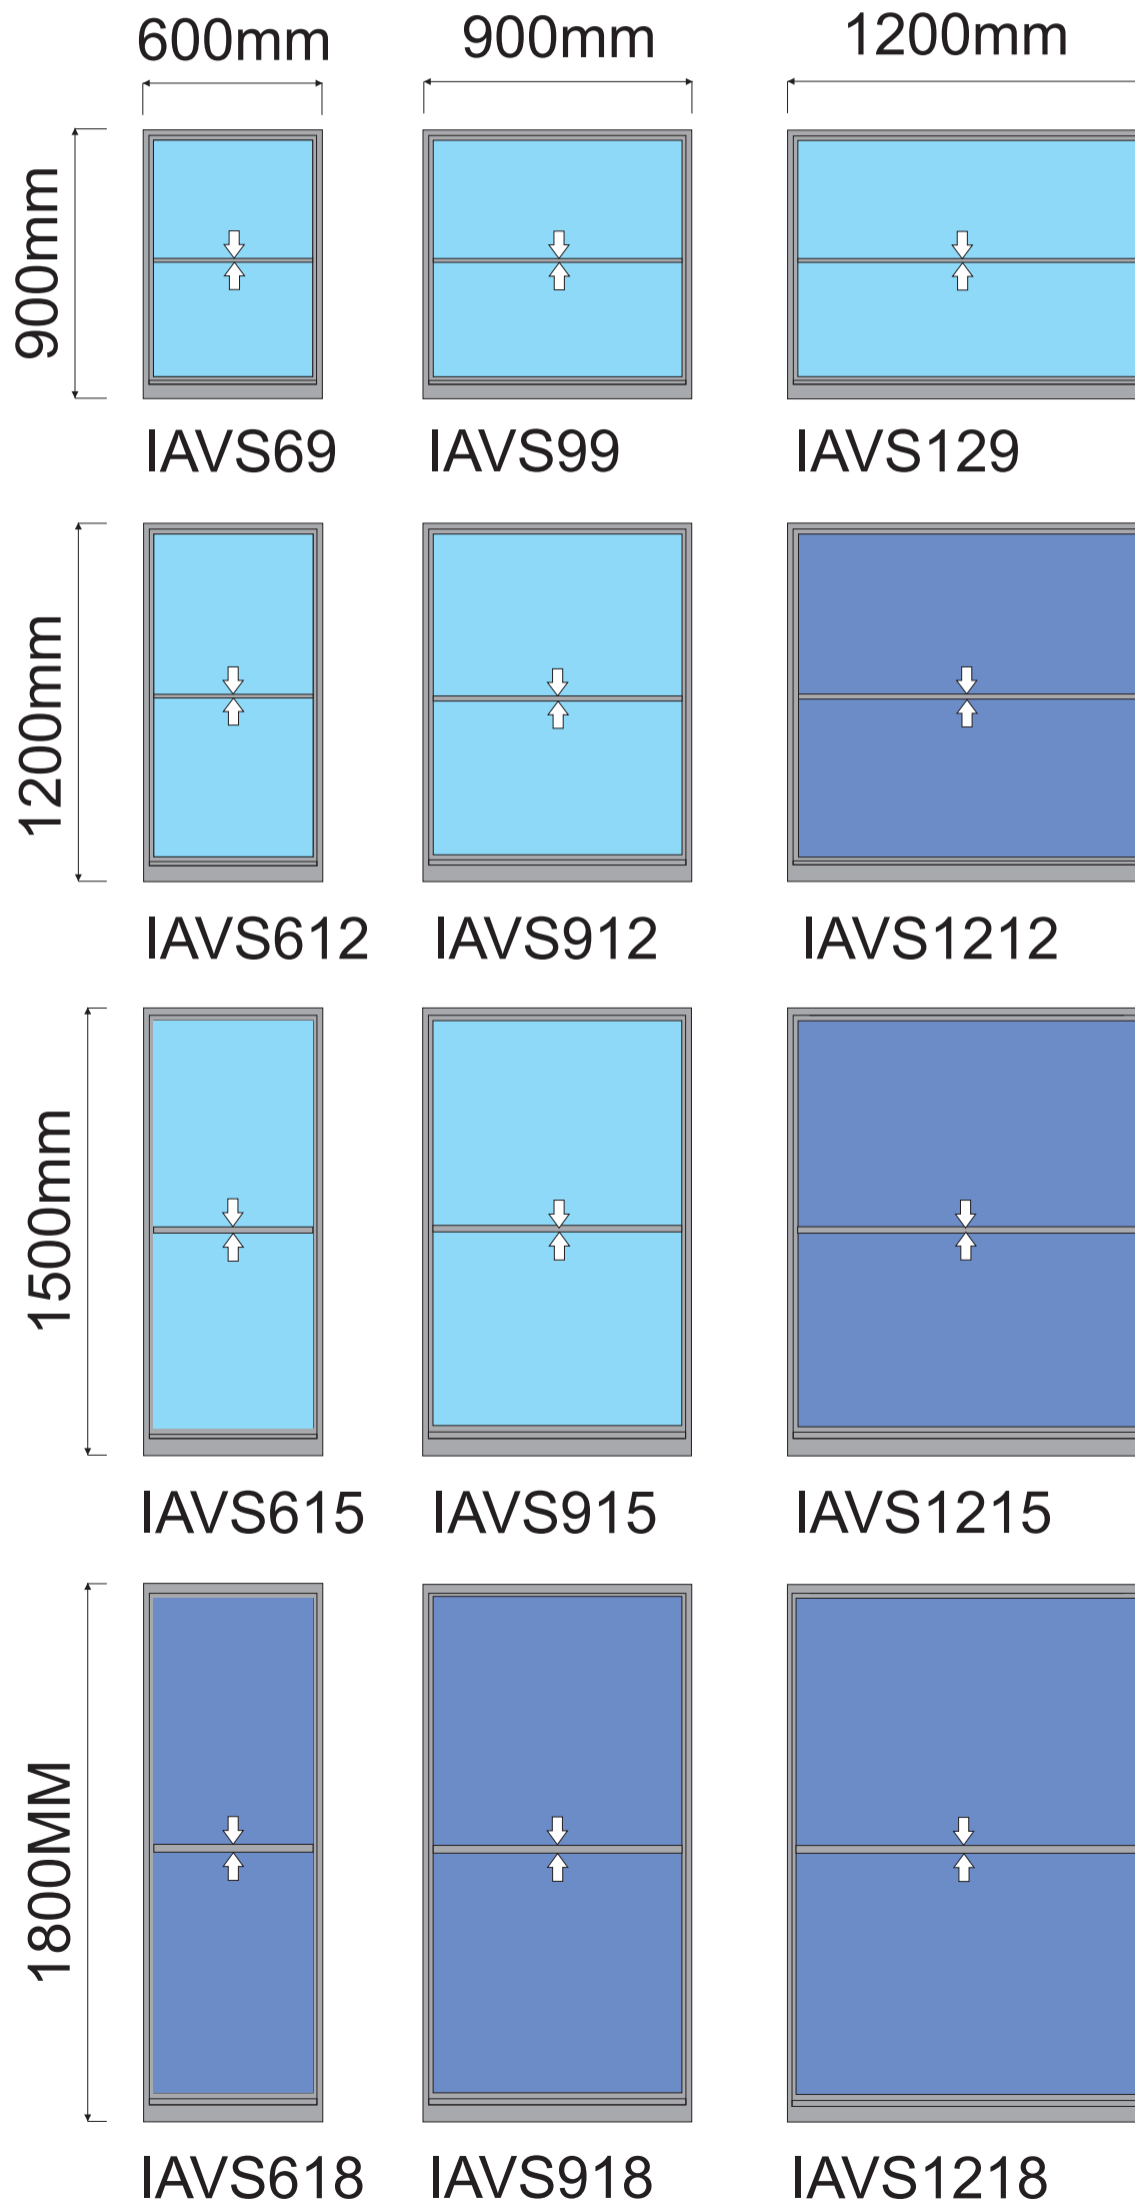

Standard Sizes
→ Sliding Panel

	900mm	1200mm	1500mm	1800mm	2100mm
600mm	 IAHS96L/R	 IAHS126L/R	 IAHS156L/R	 IAHS186L/R	 IAHS216L/R
900mm	 IAHS99L/R	 IAHS129L/R	 IAHS159L/R	 IAHS189L/R	 IAHS219L/R
1200mm	 IAHS912L/R	 IAHS1212L/R	 IAHS1512L/R	 IAHS1812L/R	 IAHS2112L/R

Intel Aluminium

Glass.Windows.Doors

Series 1000 Sliding Windows

4mm Float Glass 6,38mm Safety Glass

Standard Height Sizes
→ Sliding Panel

Intel Aluminium

Glass.Windows.Doors

Vertical Sliding Windows

4mm Float Glass 6,38mm Safety Glass

Standard Sizes
→ Sliding Panel

Intel Aluminium

Glass.Windows.Doors

Icon Sliding Doors

4mm Float Glass 6,38mm Safety Glass

Side Windows:
Sash Size Width 600 - 900mm
Multi Slide options
→ Sliding Panel

Side windows
Maximum Height 2100mm

Intel Aluminium

Glass.Windows.Doors

Palace Sliding Doors

4mm Float Glass 6,38mm Safety Glass

Suitable for Single or Double glazing
 Left or right handed
 Side Windows:
 Sash Size Width 600 - 900mm
 → Sliding Panel