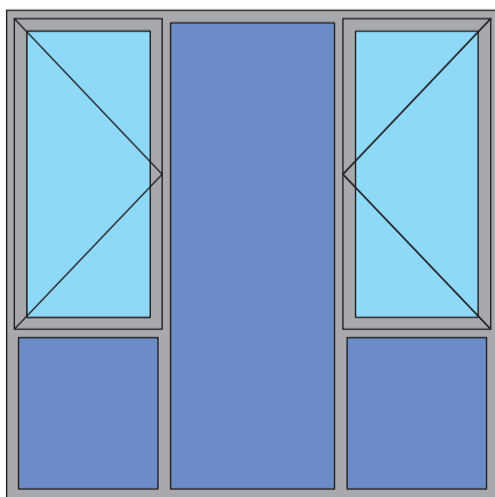

IAPSS1818A