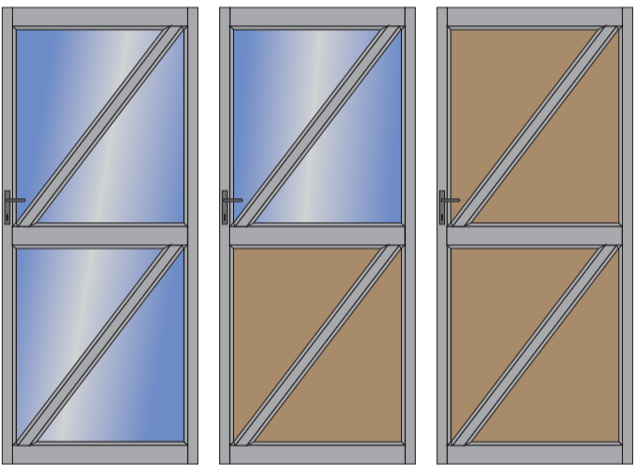

IASD04A IASD04B IASD04C