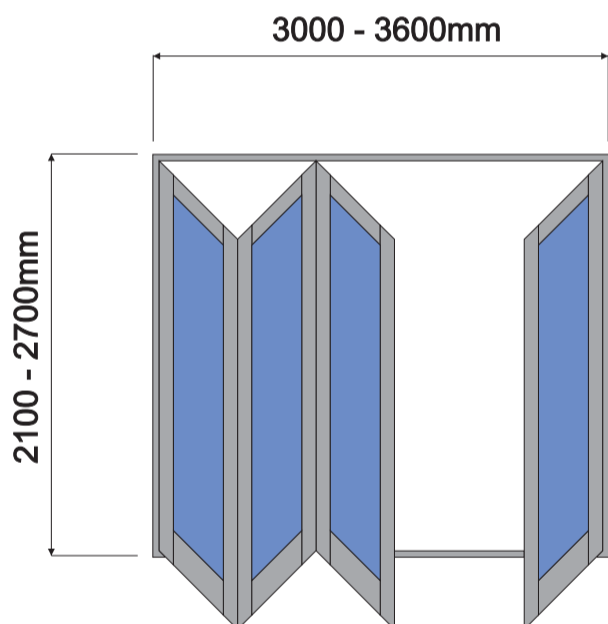

IAVSFD4PL/RS