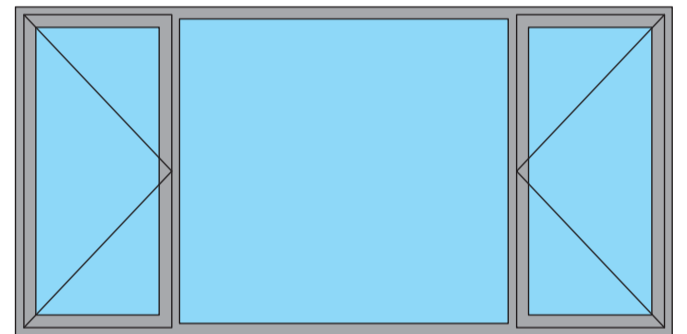

IAPSS2412B

1500