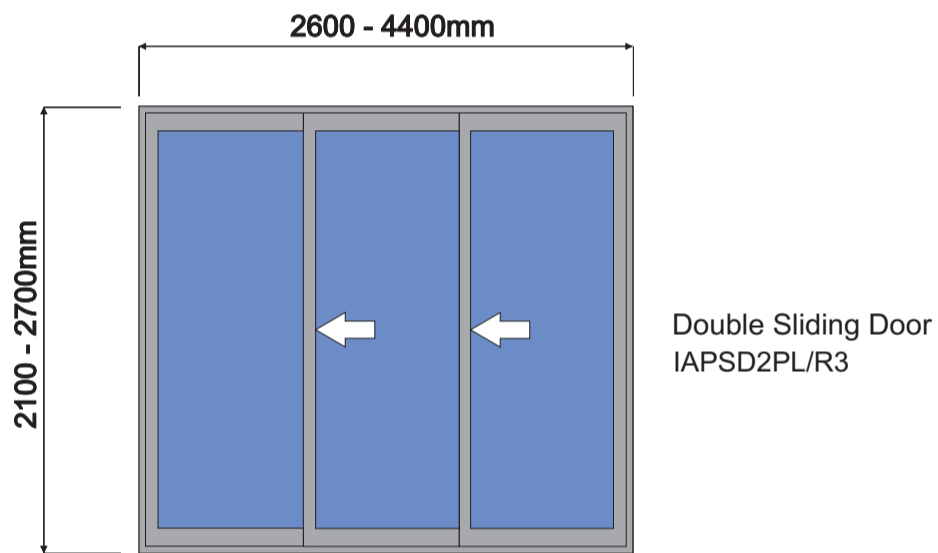

4mm Float Glass 6,38mm Safety Glass

Standard Sizes
→ Sliding Panel

Intel Aluminium

Glass.Windows.Doors

Icon Sliding Doors

4mm Float Glass 6,38mm Safety Glass

Side Windows:
Sash Size Width 600 - 900mm
Multi Slide options
→ Sliding Panel

Side windows
Maximum Height 2100mm

Intel Aluminium

Glass.Windows.Doors

Palace Sliding Doors

4mm Float Glass 6,38mm Safety Glass

Suitable for Single or Double glazing
 Left or right handed
 Side Windows:
 Sash Size Width 600 - 900mm
 → Sliding Panel

Side windows
 Maximum Height 2100mm

Intel Aluminium

Glass.Windows.Doors

Vista Sliding and Folding Doors

4mm Float Glass 6,38mm Safety Glass

Suitable for Single or Double glazing
Left or right handed
Stacking Windows:
Heights 900, 1200 & 1500mm
→ Sliding Panel

4mm Float Glass 6,38mm Safety Glass

STD 2038mm Height
 Standard 900mm width
 Inwards or Outwards opening
 Left or Right handed
 Bespoke Designs
 Ripped or smooth Timber panels

SD = Single Door
 DD = Double door
 ST = Stable Door
 SL = Slatted Door