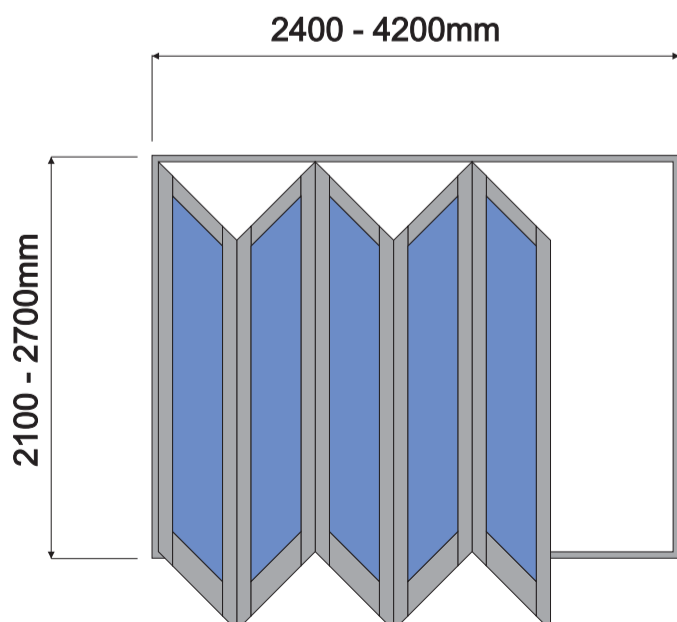

IAVSFD5PL/R