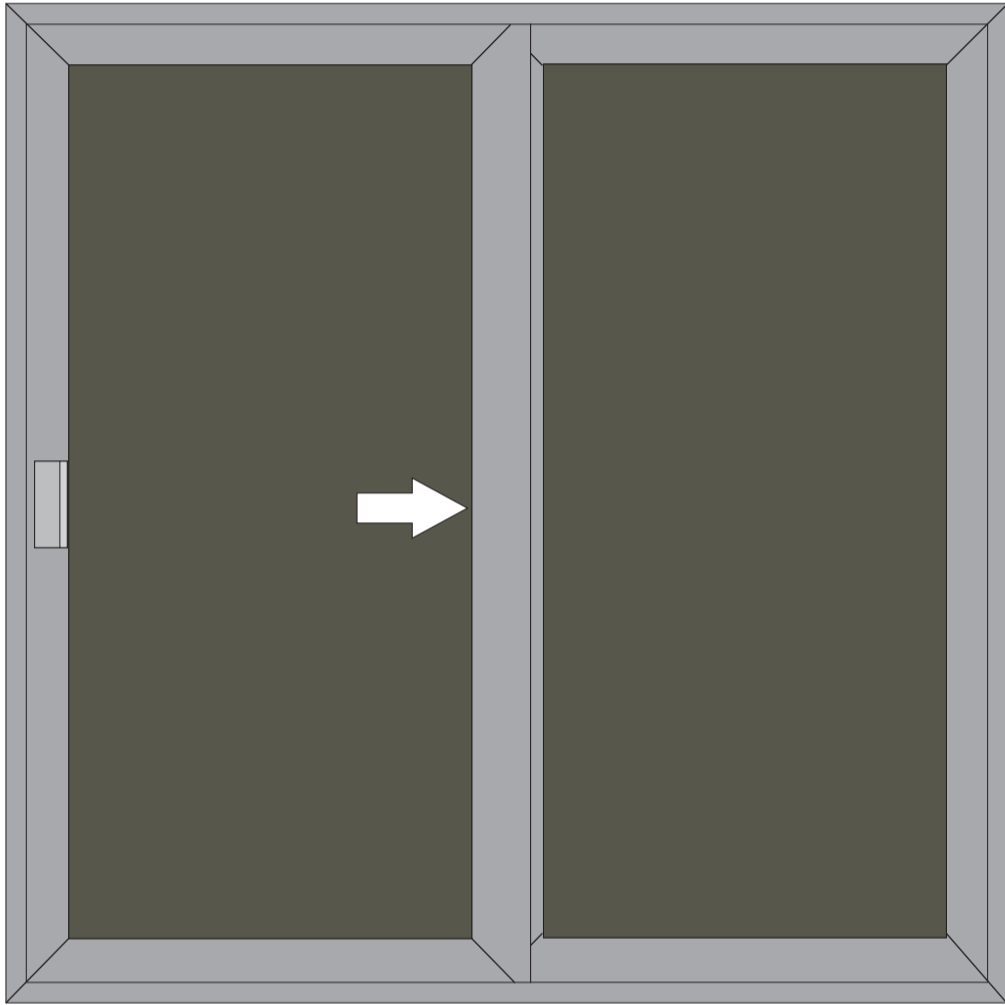

Glass.Windows.Doors

Sliding and Folding Shutters

4mm Float Glass 6,38mm Safety Glass

Maximum 2100mm height
Maximum 900mm Panel width

IASFS3 - 3 Panel Sliding and Folding Shutter

IASFS5 - 5 Panel Sliding and Folding Shutter

IASFS6 - 6 Panel Sliding and Folding Shutter

Intel Aluminium

Glass.Windows.Doors

Window Insect Screen

4mm Float Glass 6,38mm Safety Glass

Standard Colours

Black	Charcoal	Natural	Bronze	White
-------	----------	---------	--------	-------

Size as per Window opening
Left or right handed
→ Sliding Panel

IAWISH - Horizontal Slider

IAWISV - Vertical Slider

Intel Aluminium

Glass.Windows.Doors

Door Insect Screens

4mm Float Glass 6,38mm Safety Glass