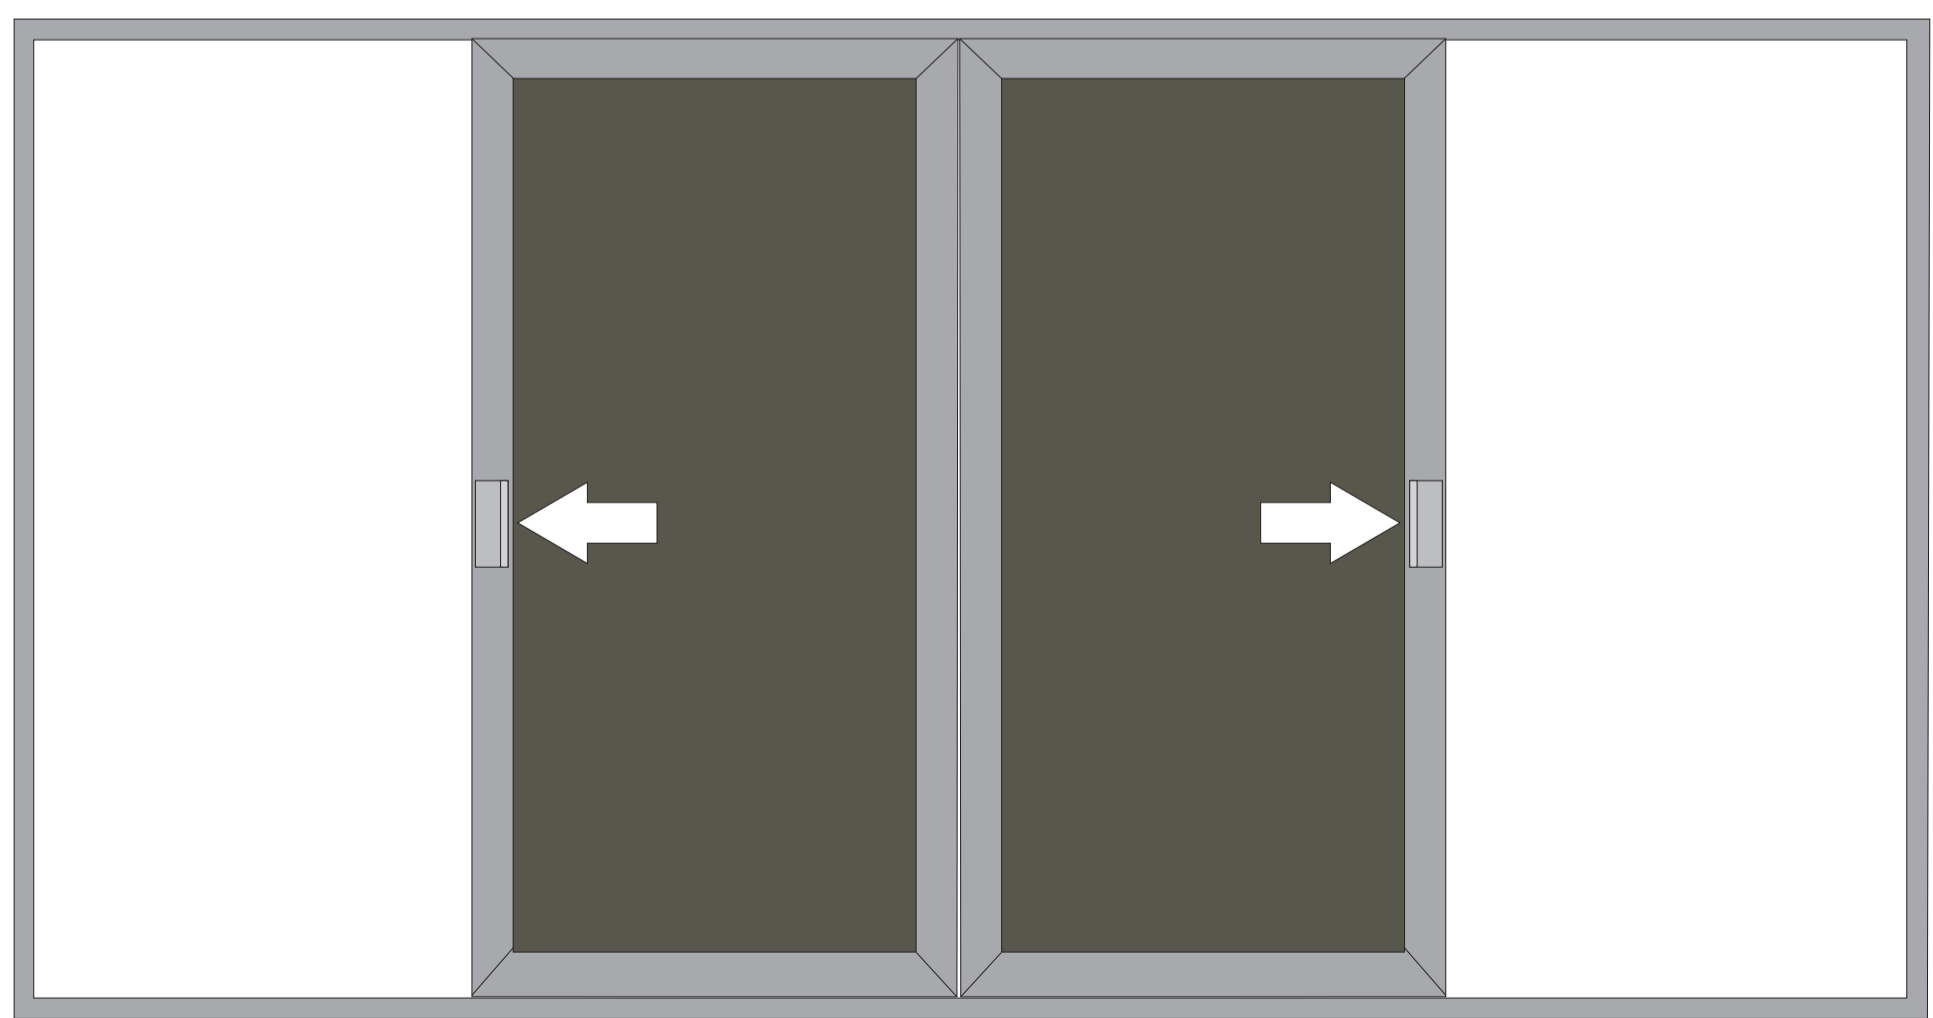

Size as per Window opening
Left or right handed
→ Sliding Panel

IAWISH - Horizontal Slider

IAWISV - Vertical Slider

Intel Aluminium

Glass.Windows.Doors

Door Insect Screens

4mm Float Glass 6,38mm Safety Glass

Maximum 2100mm Door leaf height
Maximum 1500mm Door leaf width
Left or right handed
→ Sliding Panel

IADISSP - Single Sliding Panel

IADISDSP - Double Sliding Panel

Intel Aluminium

Glass.Windows.Doors

Privacy Screens