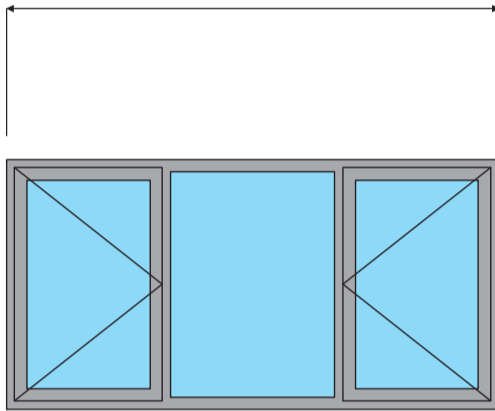

4mm Float Glass 6,38mm Safety Glass

Standard Sizes:
38mm Casement
Sash Sizes:
Height 590mm
Width 890mm

Intel Aluminium

Glass.Windows.Doors

Top Hung Windows

4mm Float Glass 6,38mm Safety Glass

Standard Sizes:
38mm Casement
Sash Sizes:
Height 590mm
Width 890mm

Intel Aluminium

Glass.Windows.Doors

Side Hung Windows

4mm Float Glass 6,38mm Safety Glass

Standard Sizes:
38mm Casement
Sash Sizes:
Height 1190mm
Width 590mm

Intel Aluminium

Glass.Windows.Doors

Side Hung Windows

4mm Float Glass 6,38mm Safety Glass

Standard Sizes:
38mm Casement
Sash Sizes:
Height 1190mm
Width 590mm

1800

2100

2400

900

IAPSS189

IAPSS219B