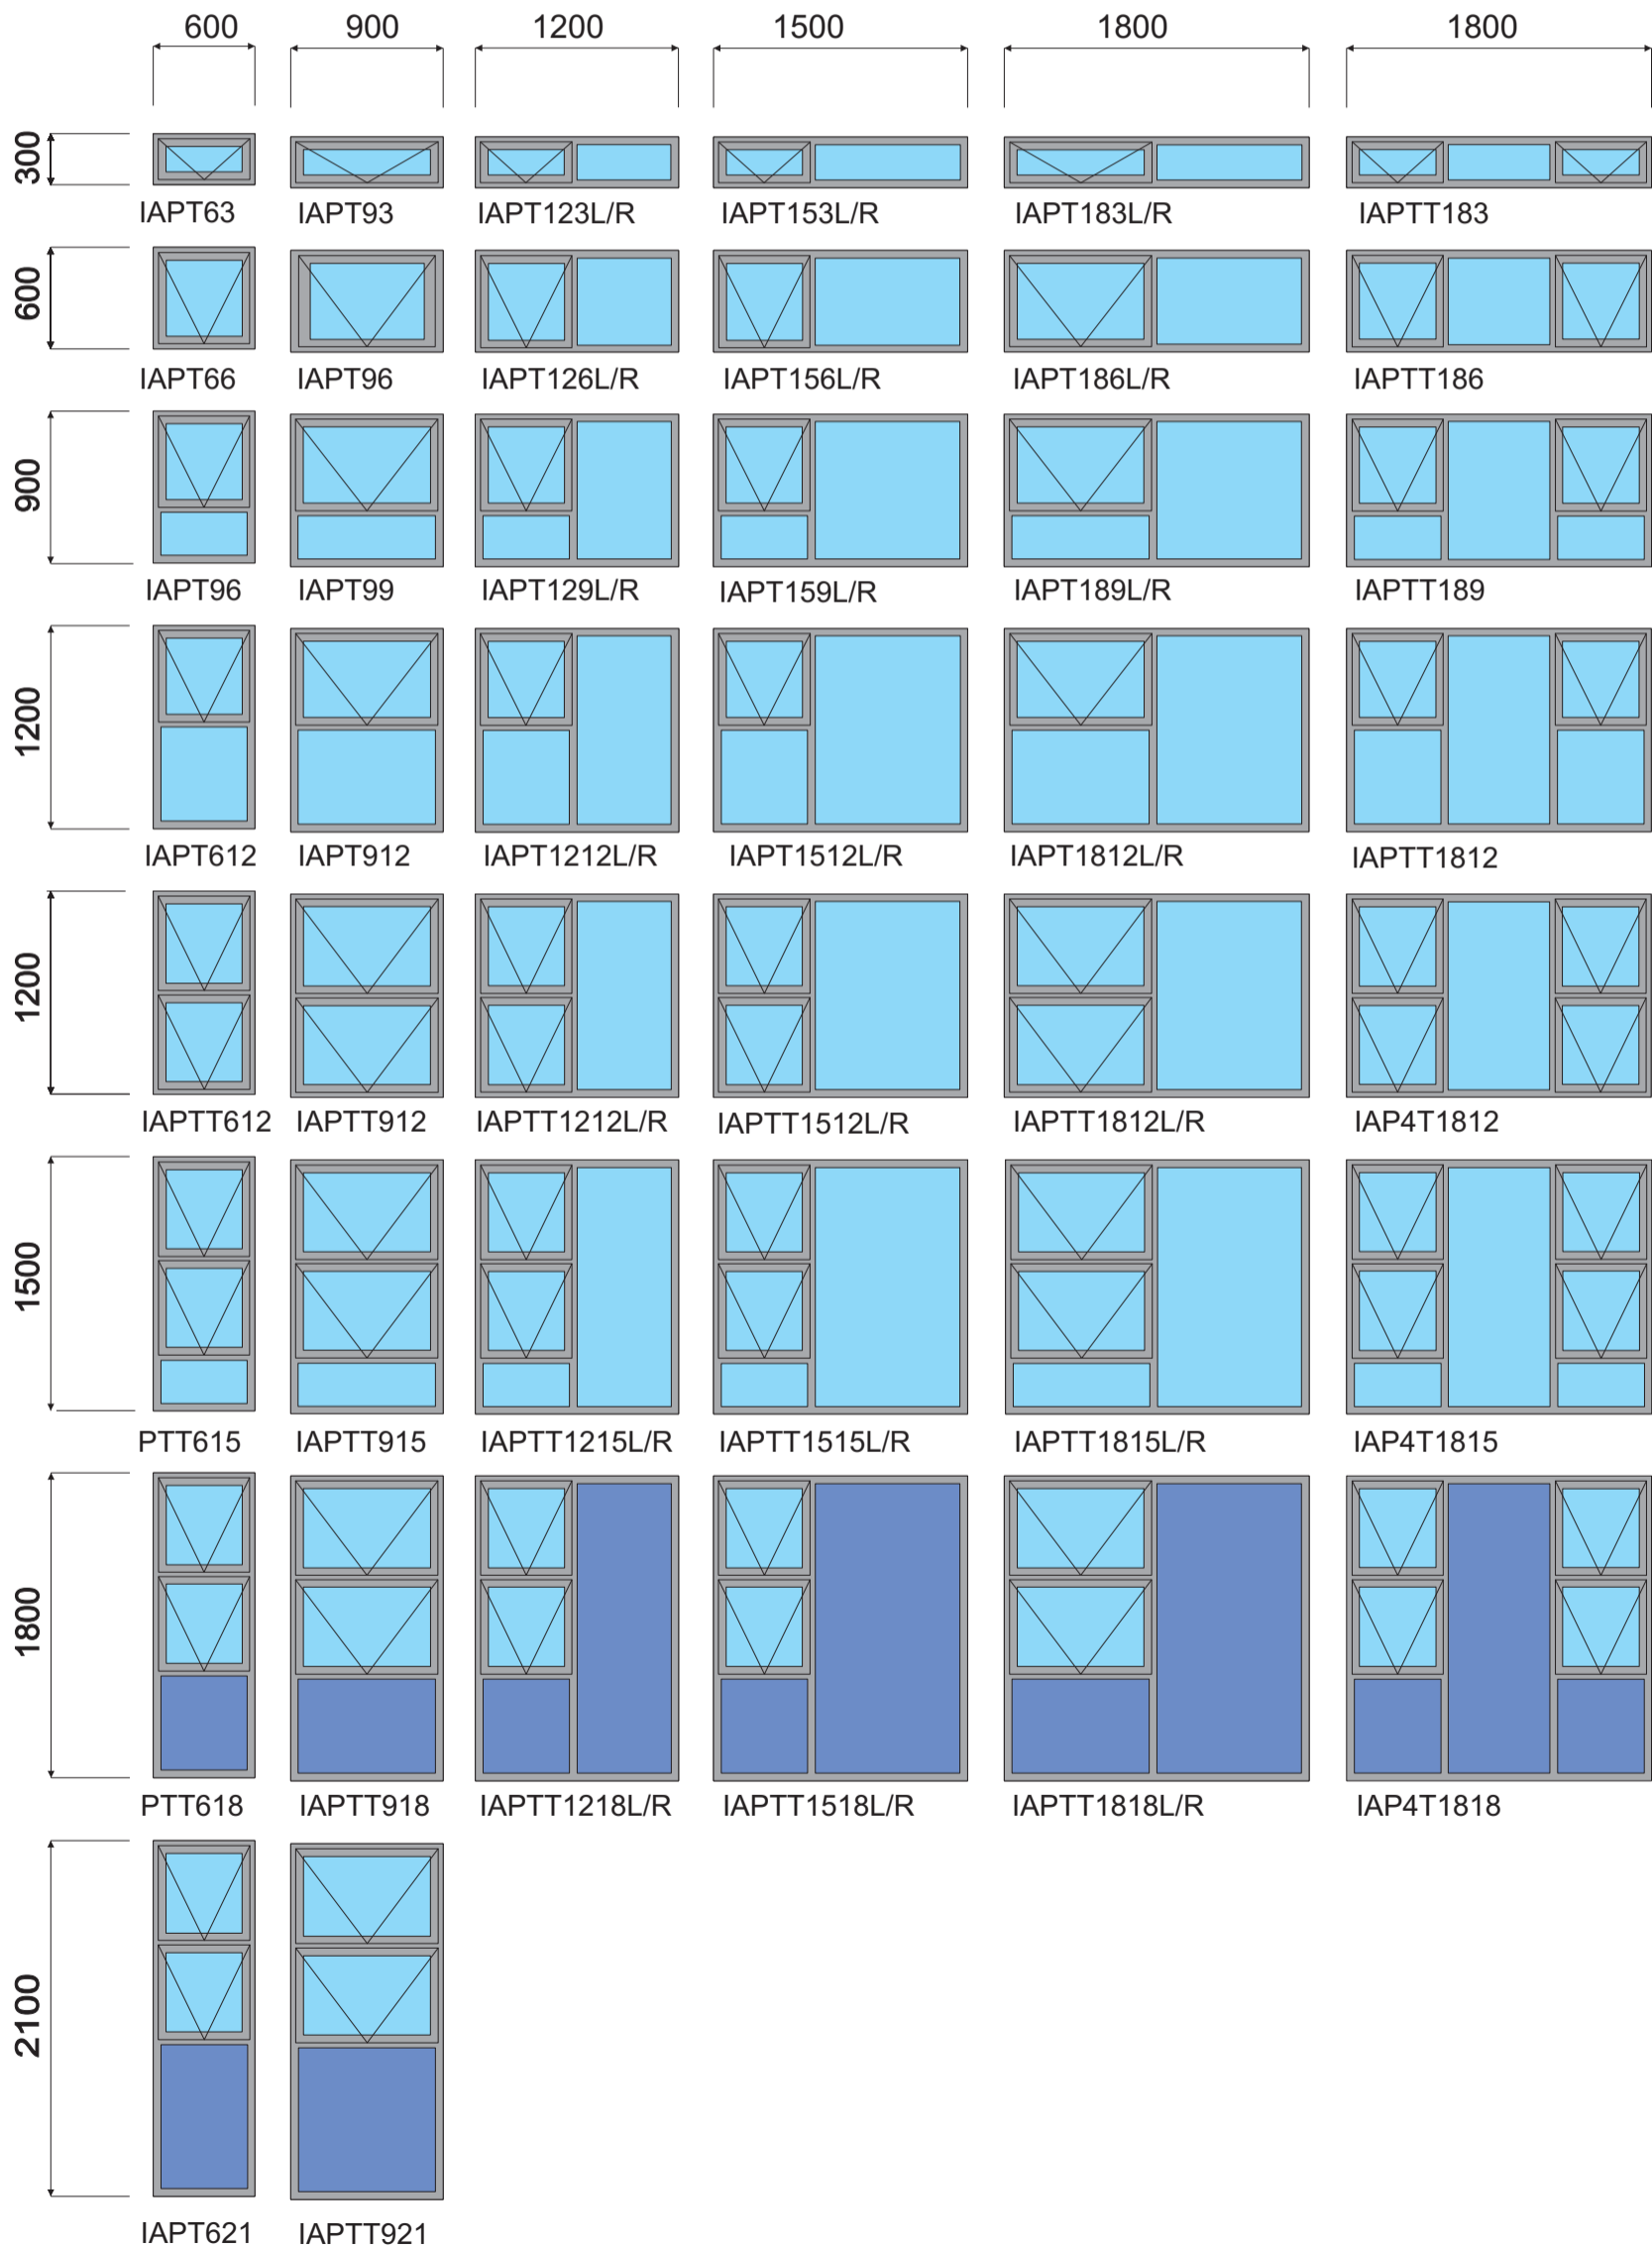

Intel Aluminium

Glass.Windows.Doors

Top Hung Windows

4mm Float Glass 6,38mm Safety Glass

Standard Sizes:
38mm Casement
Sash Sizes:
Height 590mm
Width 890mm