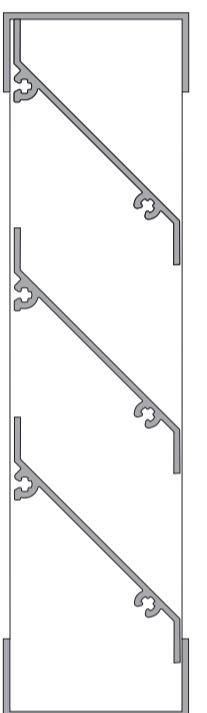

4mm Float Glass 6,38mm Safety Glass

Standard Sizes:
38mm Casement
Sash Sizes:
Height 590mm
Width 890mm

Intel Aluminium

Glass.Windows.Doors

Top Hung Windows

4mm Float Glass 6,38mm Safety Glass

Standard Sizes:
38mm Casement
Sash Sizes:
Height 590mm
Width 890mm

4mm Float Glass 6,38mm Safety Glass

Standard Sizes:
38mm Casement
Sash Sizes:
Height 1190mm
Width 590mm

1800

2100

2400

900

IAPSS189

IAPSS219B

4mm Float Glass 6,38mm Safety Glass

STD 2038mm Height
 Standard 900mm width
 Inwards or Outwards opening
 Left or Right handed
 Bespoke Designs
 Ripped or smooth Timber panels

SD = Single Door
 DD = Double door
 ST = Stable Door
 SL = Slatted Door

Y - Louvre
Z - louvre
Rounded Y-Louvre
Oval - Louvre

IAYL Y-Louvre

IAZL Lazy Z Louvre

IARYL Rounded Y-Louvre

IAOL Oval Louvre

Intel Aluminium

Glass.Windows.Doors

Window Safety Bars