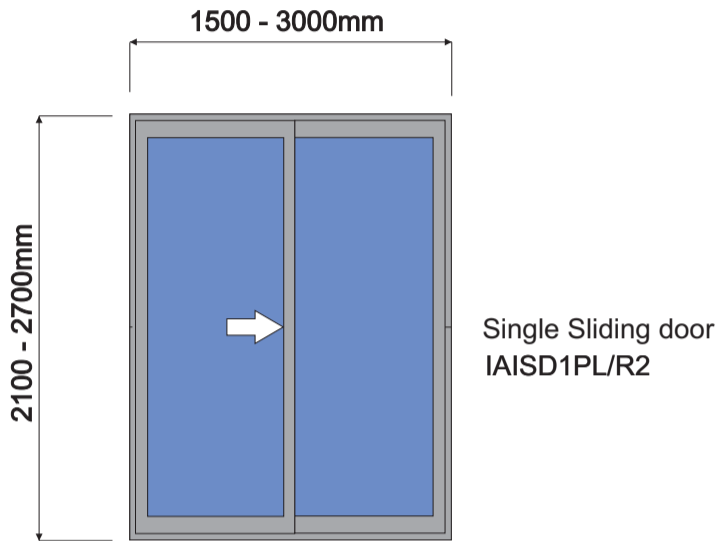

Intel Aluminium

Glass.Windows.Doors

Series 1000 Sliding Windows

4mm Float Glass 6,38mm Safety Glass

Standard Height Sizes
→ Sliding Panel

Intel Aluminium

Glass.Windows.Doors

Vertical Sliding Windows

4mm Float Glass 6,38mm Safety Glass

Standard Sizes
→ Sliding Panel

Intel Aluminium

Glass.Windows.Doors

Icon Sliding Doors

4mm Float Glass 6,38mm Safety Glass

Side Windows:
Sash Size Width 600 - 900mm
Multi Slide options
→ Sliding Panel

Side windows
Maximum Height 2100mm

Intel Aluminium

Glass.Windows.Doors

Palace Sliding Doors

4mm Float Glass 6,38mm Safety Glass

Suitable for Single or Double glazing
 Left or right handed
 Side Windows:
 Sash Size Width 600 - 900mm
 → Sliding Panel

Side windows
 Maximum Height 2100mm

Intel Aluminium

Glass.Windows.Doors

Vista Sliding and Folding Doors

4mm Float Glass 6,38mm Safety Glass

Suitable for Single or Double glazing
Left or right handed
Stacking Windows:
Heights 900, 1200 & 1500mm
→ Sliding Panel