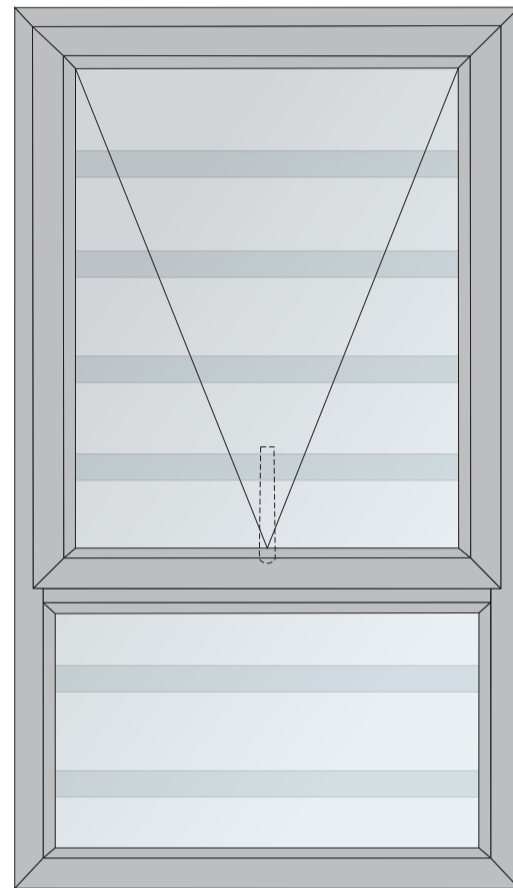

4mm Float Glass 6,38mm Safety Glass

STD 2038mm Height
 Standard 900mm width
 Inwards or Outwards opening
 Left or Right handed
 Bespoke Designs
 Ripped or smooth Timber panels

SD = Single Door
 DD = Double door
 ST = Stable Door
 SL = Slatted Door

4mm Float Glass 6,38mm Safety Glass

Minimum 110mm gap between safety bar and window frame
(Sufficient space for handle to open)

IASSBA - Typical Top Hung Window

IASSBB - Typical Top Hung Window

IASSBC - Typical Side Hung Window

IASSBD - Fixed Shopfront

Intel Aluminium

Glass.Windows.Doors

Polycarbonate
Safety Bars

4mm Float Glass 6,38mm Safety Glass

Width Sizes:
5x30mm
6x50mm
8x50mm

IAPSBA - Typical Top Hung Window

IAPSBB - Typical Top Hung Window