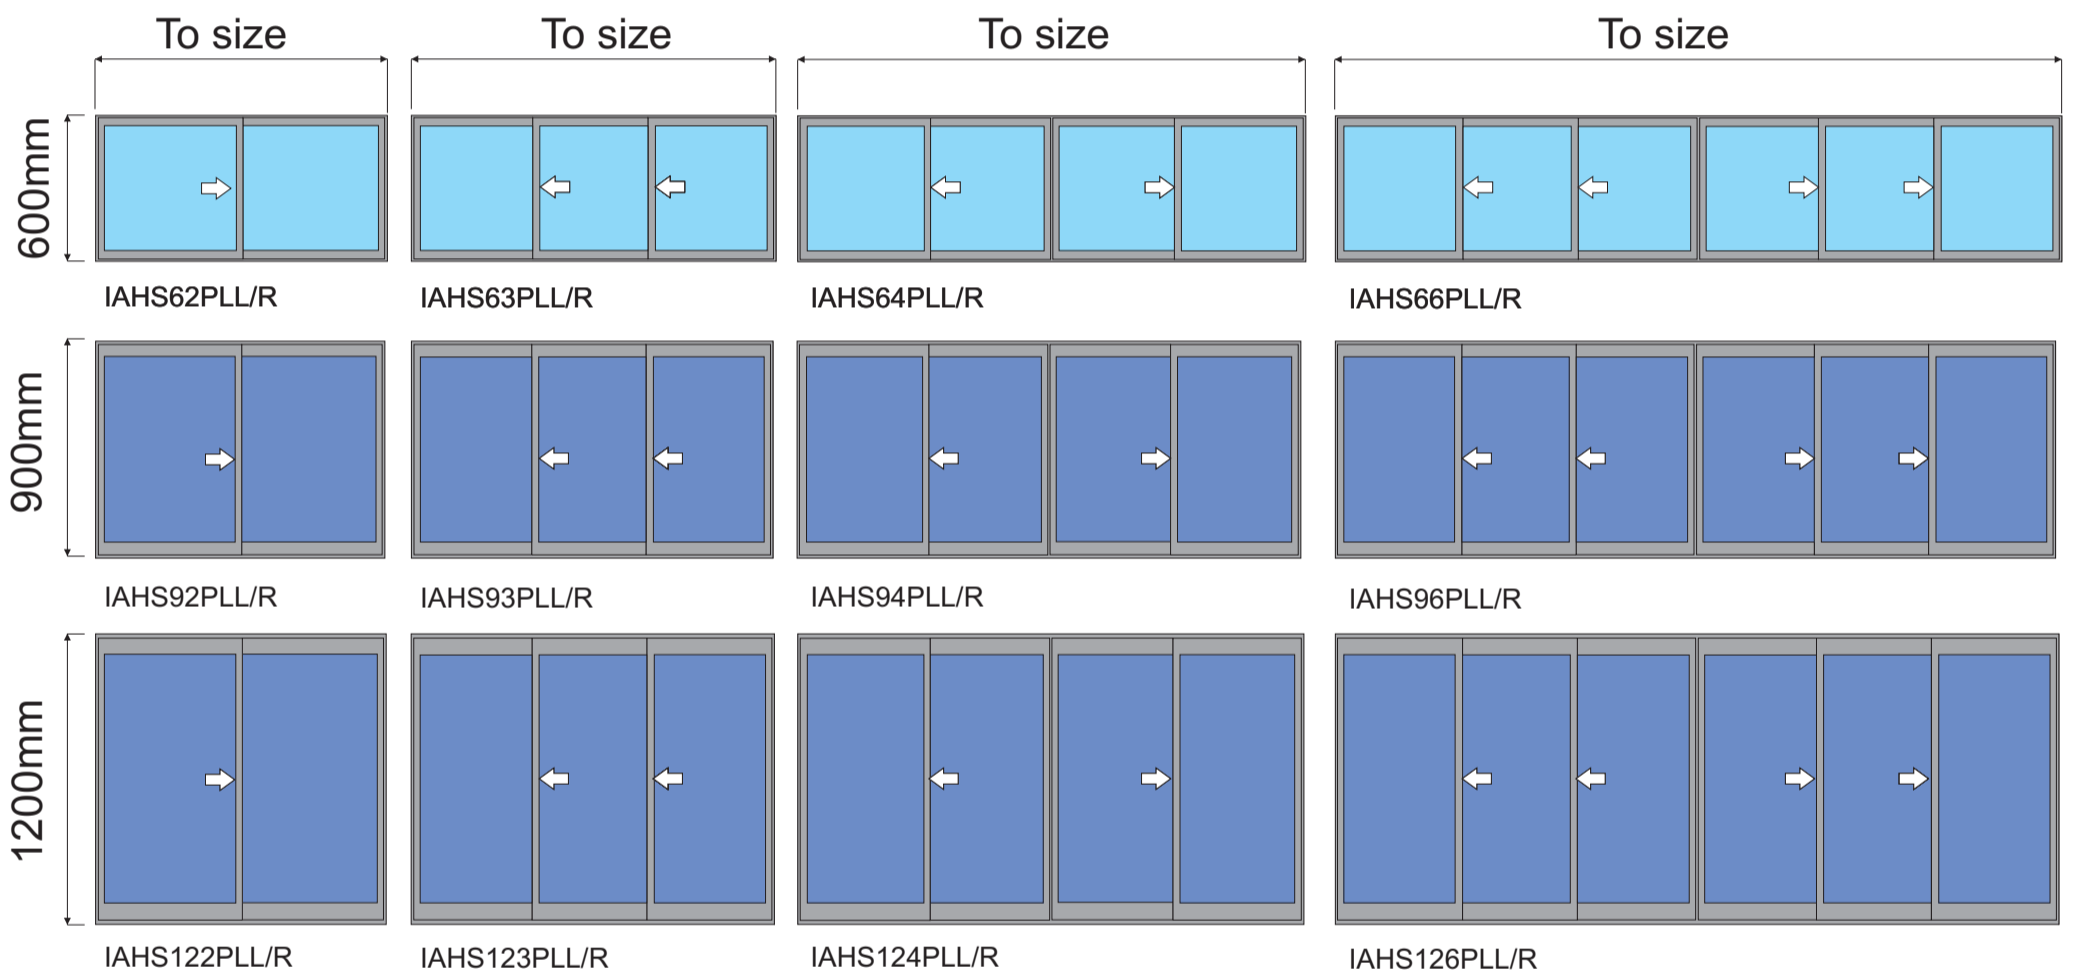

Standard Sizes
→ Sliding Panel

	900mm	1200mm	1500mm	1800mm	2100mm
600mm	 IAHS96L/R	 IAHS126L/R	 IAHS156L/R	 IAHS186L/R	 IAHS216L/R
900mm	 IAHS99L/R	 IAHS129L/R	 IAHS159L/R	 IAHS189L/R	 IAHS219L/R
1200mm	 IAHS912L/R	 IAHS1212L/R	 IAHS1512L/R	 IAHS1812L/R	 IAHS2112L/R

Intel Aluminium

Glass.Windows.Doors

Series 1000 Sliding Windows

4mm Float Glass 6,38mm Safety Glass

Standard Height Sizes
→ Sliding Panel

Intel Aluminium

Glass.Windows.Doors

Vertical Sliding Windows

4mm Float Glass 6,38mm Safety Glass

Standard Sizes
→ Sliding Panel

Intel Aluminium

Glass.Windows.Doors

Icon Sliding Doors

4mm Float Glass 6,38mm Safety Glass

Side Windows:
Sash Size Width 600 - 900mm
Multi Slide options
→ Sliding Panel

Side windows
Maximum Height 2100mm

Intel Aluminium

Glass.Windows.Doors

Palace Sliding Doors

4mm Float Glass 6,38mm Safety Glass

Suitable for Single or Double glazing
 Left or right handed
 Side Windows:
 Sash Size Width 600 - 900mm
 → Sliding Panel