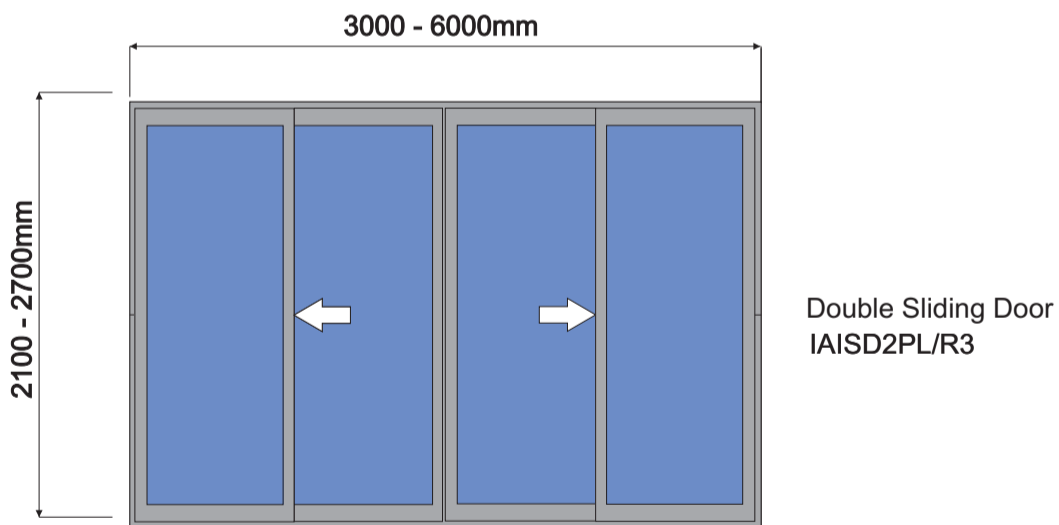

Intel Aluminium

Glass.Windows.Doors

Series 1000 Sliding Windows

4mm Float Glass 6,38mm Safety Glass

Standard Height Sizes
→ Sliding Panel

Intel Aluminium

Glass.Windows.Doors

Vertical Sliding Windows

4mm Float Glass 6,38mm Safety Glass

Standard Sizes
→ Sliding Panel

Intel Aluminium

Glass.Windows.Doors

Icon Sliding Doors

4mm Float Glass 6,38mm Safety Glass

Side Windows:
Sash Size Width 600 - 900mm
Multi Slide options
→ Sliding Panel

Side windows
Maximum Height 2100mm

Intel Aluminium

Glass.Windows.Doors

Palace Sliding Doors

4mm Float Glass 6,38mm Safety Glass

Suitable for Single or Double glazing
 Left or right handed
 Side Windows:
 Sash Size Width 600 - 900mm
 → Sliding Panel

Side windows
 Maximum Height 2100mm

Intel Aluminium

Glass.Windows.Doors

Vista Sliding and Folding Doors

4mm Float Glass 6,38mm Safety Glass

Suitable for Single or Double glazing
Left or right handed
Stacking Windows:
Heights 900, 1200 & 1500mm
→ Sliding Panel