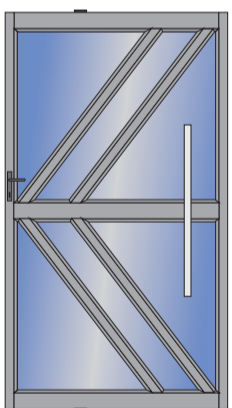

Intel Aluminium

Glass.Windows.Doors

Pivot Swing Doors

4mm Float Glass 6,38mm Safety Glass

2100 & 2400mm Height
1200 & 1500mm Width
Inwards or Outwards opening
Left or Right handed
Bespoke Designs
Aluminium, Glass & Timber finishes

Ripped or smooth Timber panels

IAPD06B