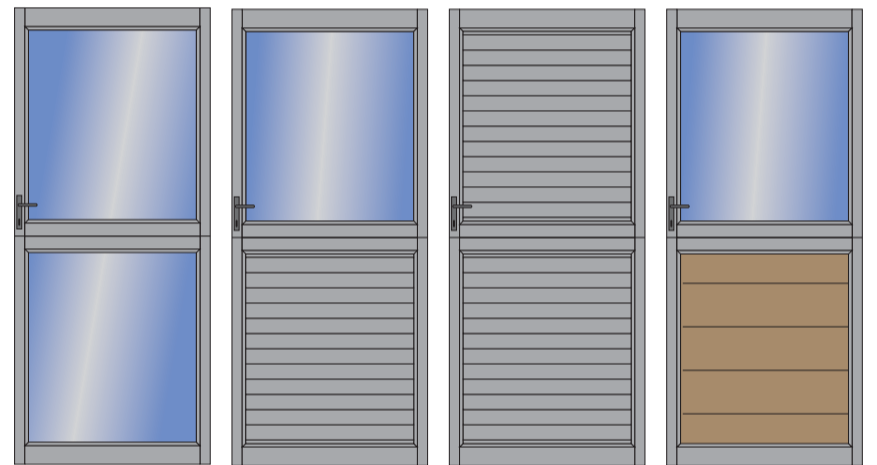

IAST01A IAST01B IAST01C IAST01D