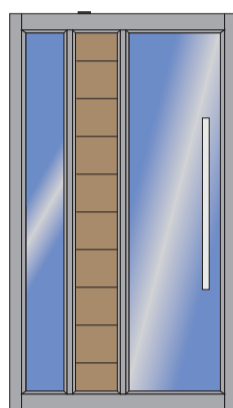

Side windows
Maximum Height 2100mm

Intel Aluminium

Glass.Windows.Doors

Palace Sliding Doors

4mm Float Glass 6,38mm Safety Glass

Suitable for Single or Double glazing
 Left or right handed
 Side Windows:
 Sash Size Width 600 - 900mm
 → Sliding Panel

4mm Float Glass 6,38mm Safety Glass

STD 2038mm Height
 Standard 900mm width
 Inwards or Outwards opening
 Left or Right handed
 Bespoke Designs
 Ripped or smooth Timber panels

SD = Single Door
 DD = Double door
 ST = Stable Door
 SL = Slatted Door

IADD01B

IADD01C

IADD01D

Intel Aluminium

Glass.Windows.Doors

Pivot Swing Doors

4mm Float Glass 6,38mm Safety Glass

2100 & 2400mm Height
1200 & 1500mm Width
Inwards or Outwards opening
Left or Right handed
Bespoke Designs
Aluminium, Glass & Timber finishes

Ripped or smooth Timber panels

IAPD01A

IAPD01B

IAPD01C

IAPD01D

IAPD02A

IAPD02B

IAPD02C