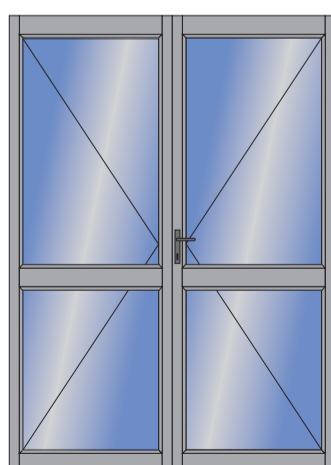

Side windows
Maximum Height 2100mm

Intel Aluminium

Glass.Windows.Doors

Palace Sliding Doors

4mm Float Glass 6,38mm Safety Glass

Suitable for Single or Double glazing
 Left or right handed
 Side Windows:
 Sash Size Width 600 - 900mm
 → Sliding Panel

Side windows
 Maximum Height 2100mm

Intel Aluminium

Glass.Windows.Doors

Vista Sliding and Folding Doors

4mm Float Glass 6,38mm Safety Glass

Suitable for Single or Double glazing
Left or right handed
Stacking Windows:
Heights 900, 1200 & 1500mm
→ Sliding Panel

4mm Float Glass 6,38mm Safety Glass

STD 2038mm Height
 Standard 900mm width
 Inwards or Outwards opening
 Left or Right handed
 Bespoke Designs
 Ripped or smooth Timber panels

SD = Single Door
 DD = Double door
 ST = Stable Door
 SL = Slatted Door

IADD01B

IADD01C

IADD01D

Intel Aluminium

Glass.Windows.Doors

Pivot Swing Doors

4mm Float Glass 6,38mm Safety Glass

2100 & 2400mm Height
1200 & 1500mm Width
Inwards or Outwards opening
Left or Right handed
Bespoke Designs
Aluminium, Glass & Timber finishes