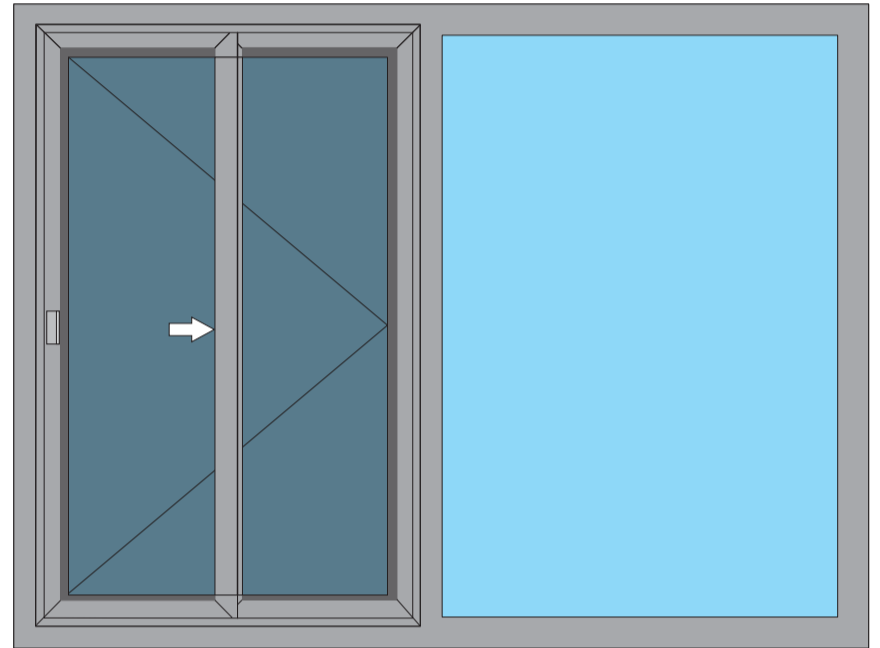

Glass.Windows.Doors

Sliding and Folding Shutters

4mm Float Glass 6,38mm Safety Glass

Maximum 2100mm height
Maximum 900mm Panel width

IASFS3 - 3 Panel Sliding and Folding Shutter

IASFS5 - 5 Panel Sliding and Folding Shutter

IASFS6 - 6 Panel Sliding and Folding Shutter

Intel Aluminium

Glass.Windows.Doors

Window Insect Screen

4mm Float Glass 6,38mm Safety Glass

Standard Colours

Black	Charcoal	Natural	Bronze	White
-------	----------	---------	--------	-------

Size as per Window opening
Left or right handed
→ Sliding Panel

IAWISH - Horizontal Slider

IAWISV - Vertical Slider

Intel Aluminium

Glass.Windows.Doors

Door Insect Screens

4mm Float Glass 6,38mm Safety Glass

Maximum 2100mm Door leaf height
Maximum 1500mm Door leaf width
Left or right handed
→ Sliding Panel

IADISSP - Single Sliding Panel

IADISDSP - Double Sliding Panel

Intel Aluminium

Glass.Windows.Doors

Privacy Screens