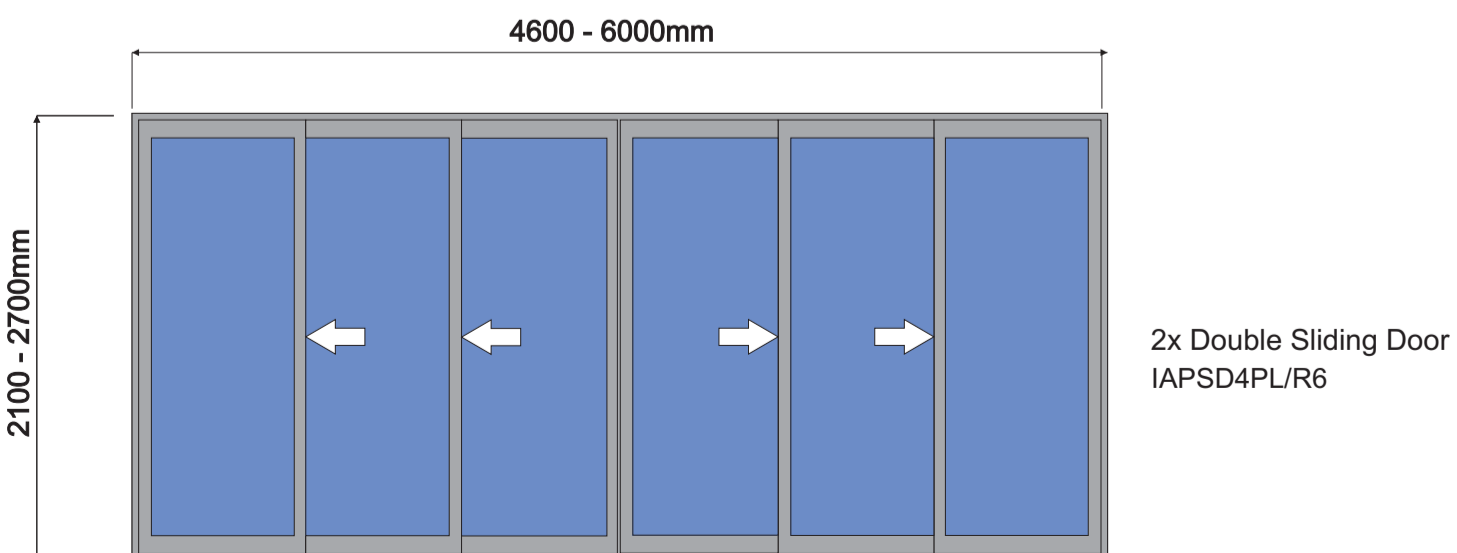

4mm Float Glass 6,38mm Safety Glass

Standard Sizes
→ Sliding Panel

Intel Aluminium

Glass.Windows.Doors

Icon Sliding Doors

4mm Float Glass 6,38mm Safety Glass

Side Windows:
Sash Size Width 600 - 900mm
Multi Slide options
→ Sliding Panel

Side windows
Maximum Height 2100mm

Intel Aluminium

Glass.Windows.Doors

Palace Sliding Doors

4mm Float Glass 6,38mm Safety Glass

Suitable for Single or Double glazing
 Left or right handed
 Side Windows:
 Sash Size Width 600 - 900mm
 → Sliding Panel

Side windows
 Maximum Height 2100mm

Intel Aluminium

Glass.Windows.Doors

Vista Sliding and Folding Doors

4mm Float Glass 6,38mm Safety Glass

Suitable for Single or Double glazing
Left or right handed
Stacking Windows:
Heights 900, 1200 & 1500mm
→ Sliding Panel

4mm Float Glass 6,38mm Safety Glass

STD 2038mm Height
 Standard 900mm width
 Inwards or Outwards opening
 Left or Right handed
 Bespoke Designs
 Ripped or smooth Timber panels

SD = Single Door
 DD = Double door
 ST = Stable Door
 SL = Slatted Door