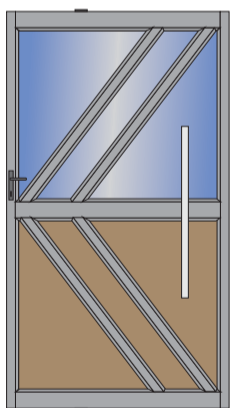

Intel Aluminium

Glass.Windows.Doors

Pivot Swing Doors

4mm Float Glass 6,38mm Safety Glass

2100 & 2400mm Height
1200 & 1500mm Width
Inwards or Outwards opening
Left or Right handed
Bespoke Designs
Aluminium, Glass & Timber finishes

Ripped or smooth Timber panels

IAPD06A