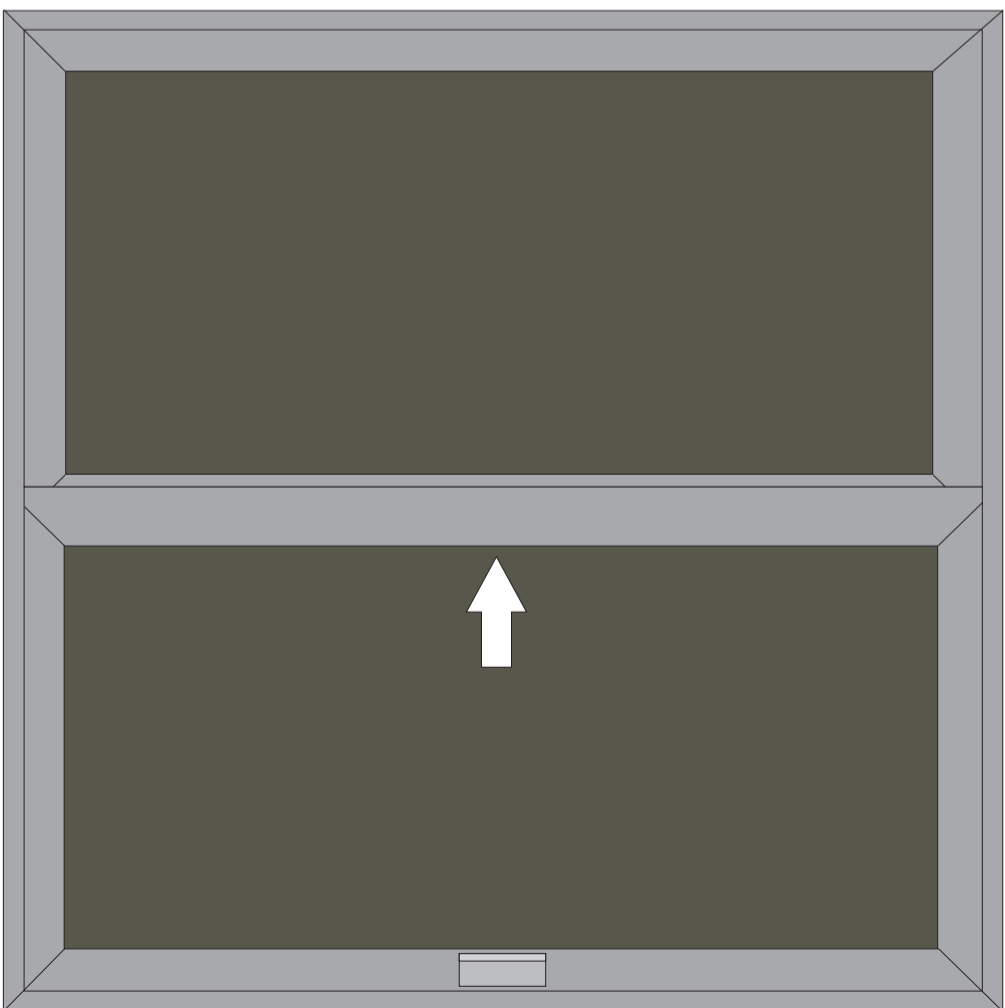

Glass.Windows.Doors

Sliding and Folding Shutters

4mm Float Glass 6,38mm Safety Glass

Maximum 2100mm height
Maximum 900mm Panel width

IASFS3 - 3 Panel Sliding and Folding Shutter

IASFS5 - 5 Panel Sliding and Folding Shutter

IASFS6 - 6 Panel Sliding and Folding Shutter

Intel Aluminium

Glass.Windows.Doors

Window Insect Screen

4mm Float Glass 6,38mm Safety Glass

Standard Colours

Black	Charcoal	Natural	Bronze	White
-------	----------	---------	--------	-------

Size as per Window opening
Left or right handed
→ Sliding Panel

IAWISH - Horizontal Slider

IAWISV - Vertical Slider

Intel Aluminium

Glass.Windows.Doors

Door Insect Screens

4mm Float Glass 6,38mm Safety Glass

Maximum 2100mm Door leaf height
Maximum 1500mm Door leaf width
Left or right handed
→ Sliding Panel

IADISSP - Single Sliding Panel

IADISDSP - Double Sliding Panel

Intel Aluminium

Glass.Windows.Doors

Privacy Screens