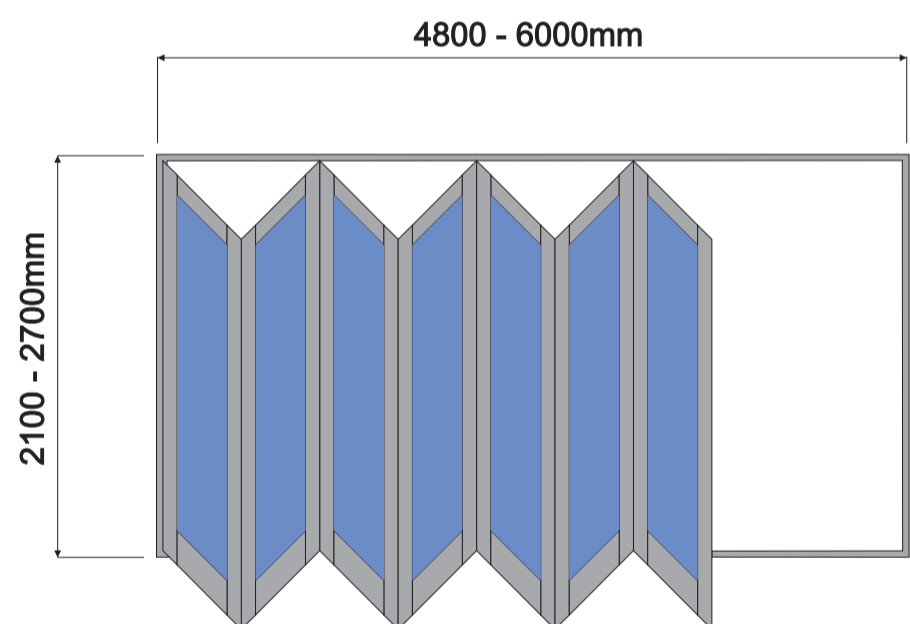

IAVSFD7PL/R