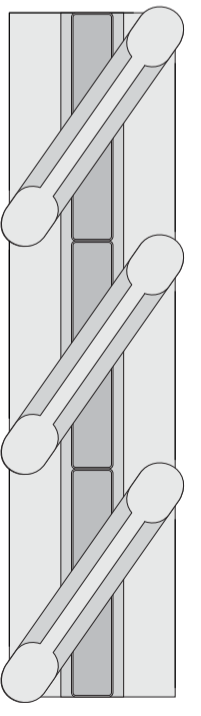

4mm Float Glass 6,38mm Safety Glass

Standard Sizes:
38mm Casement
Sash Sizes:
Height 1190mm
Width 590mm

1800

2100

2400

900

IAPSS189

IAPSS219B

4mm Float Glass 6,38mm Safety Glass

STD 2038mm Height
 Standard 900mm width
 Inwards or Outwards opening
 Left or Right handed
 Bespoke Designs
 Ripped or smooth Timber panels

SD = Single Door
 DD = Double door
 ST = Stable Door
 SL = Slatted Door

Y - Louvre
Z - louvre
Rounded Y-Louvre
Oval - Louvre

IAYL Y-Louvre

IAZL Lazy Z Louvre

IARYL Rounded Y-Louvre

IAOL Oval Louvre

Intel Aluminium

Glass.Windows.Doors

Window Safety Bars

4mm Float Glass 6,38mm Safety Glass

Minimum 110mm gap between safety bar and window frame
(Sufficient space for handle to open)

IASSBA - Typical Top Hung Window

IASSBB - Typical Top Hung Window

IASSBC - Typical Side Hung Window