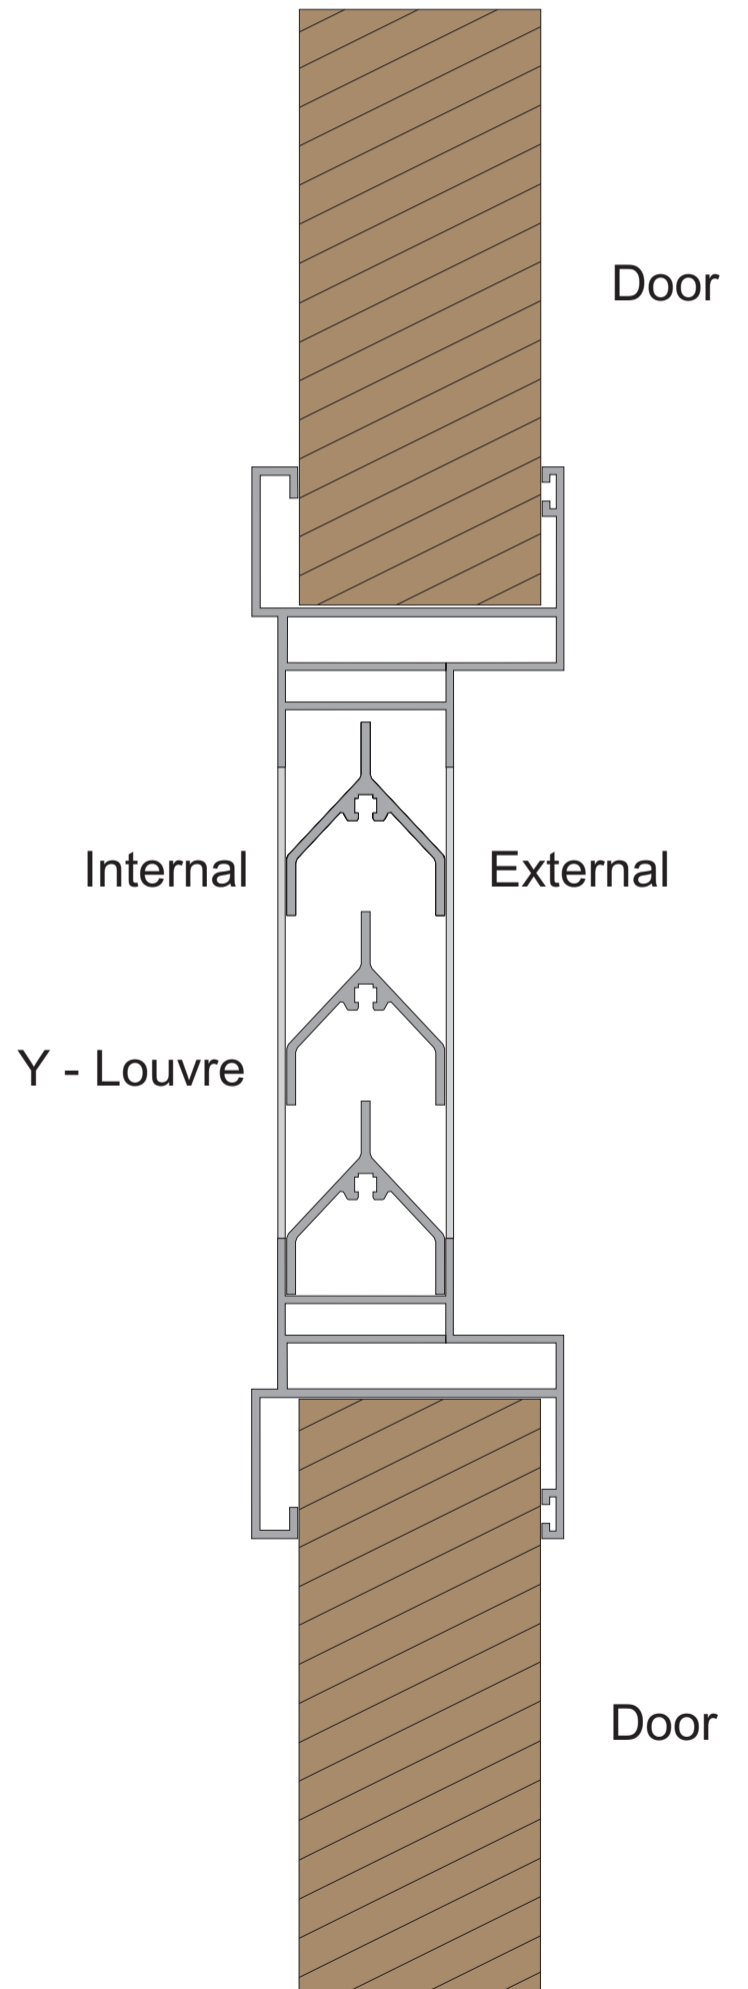

Intel Aluminium

Glass.Windows.Doors

Door Louvres

4mm Float Glass 6,38mm Safety Glass

Standard Colours

Black	Charcoal	Natural	Bronze	White

Clip In Y - Louvre Door Vent