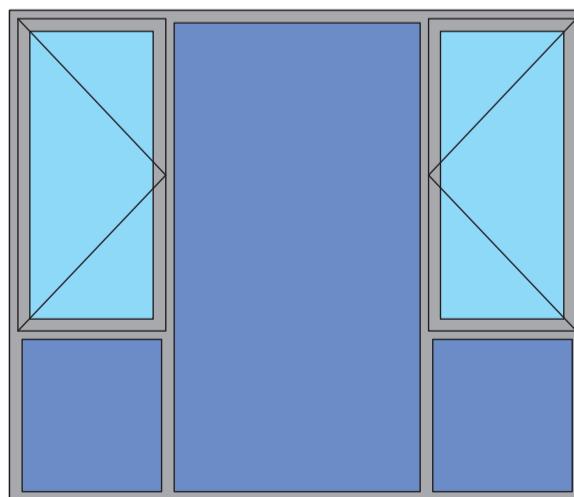

IAPSS2118A