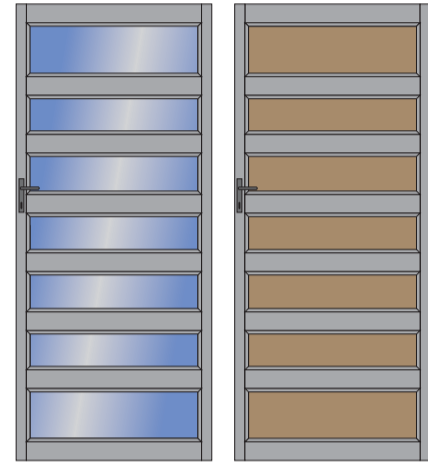

IASD03A IASD03B