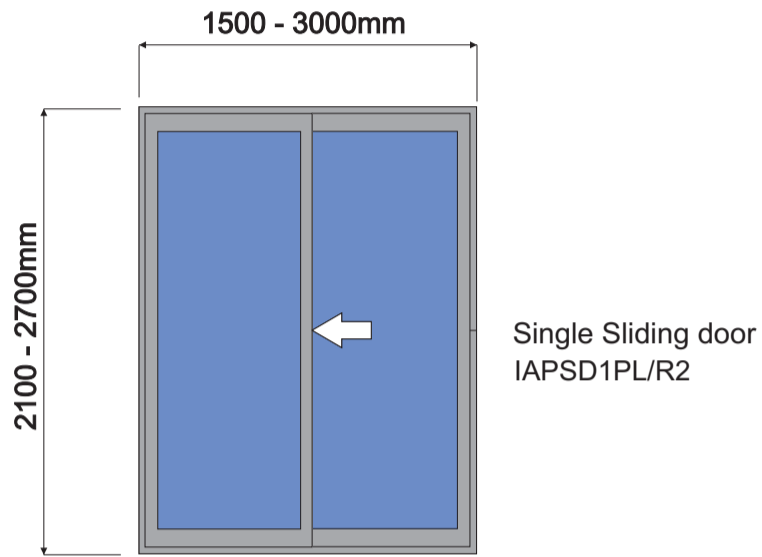

4mm Float Glass 6,38mm Safety Glass

Standard Sizes
→ Sliding Panel

Intel Aluminium

Glass.Windows.Doors

Icon Sliding Doors

4mm Float Glass 6,38mm Safety Glass

Side Windows:
Sash Size Width 600 - 900mm
Multi Slide options
→ Sliding Panel

Side windows
Maximum Height 2100mm

Intel Aluminium

Glass.Windows.Doors

Palace Sliding Doors

4mm Float Glass 6,38mm Safety Glass

Suitable for Single or Double glazing
 Left or right handed
 Side Windows:
 Sash Size Width 600 - 900mm
 → Sliding Panel

Side windows
 Maximum Height 2100mm

Intel Aluminium

Glass.Windows.Doors

Vista Sliding and Folding Doors

4mm Float Glass 6,38mm Safety Glass

Suitable for Single or Double glazing
Left or right handed
Stacking Windows:
Heights 900, 1200 & 1500mm
→ Sliding Panel

4mm Float Glass 6,38mm Safety Glass

STD 2038mm Height
 Standard 900mm width
 Inwards or Outwards opening
 Left or Right handed
 Bespoke Designs
 Ripped or smooth Timber panels

SD = Single Door
 DD = Double door
 ST = Stable Door
 SL = Slatted Door