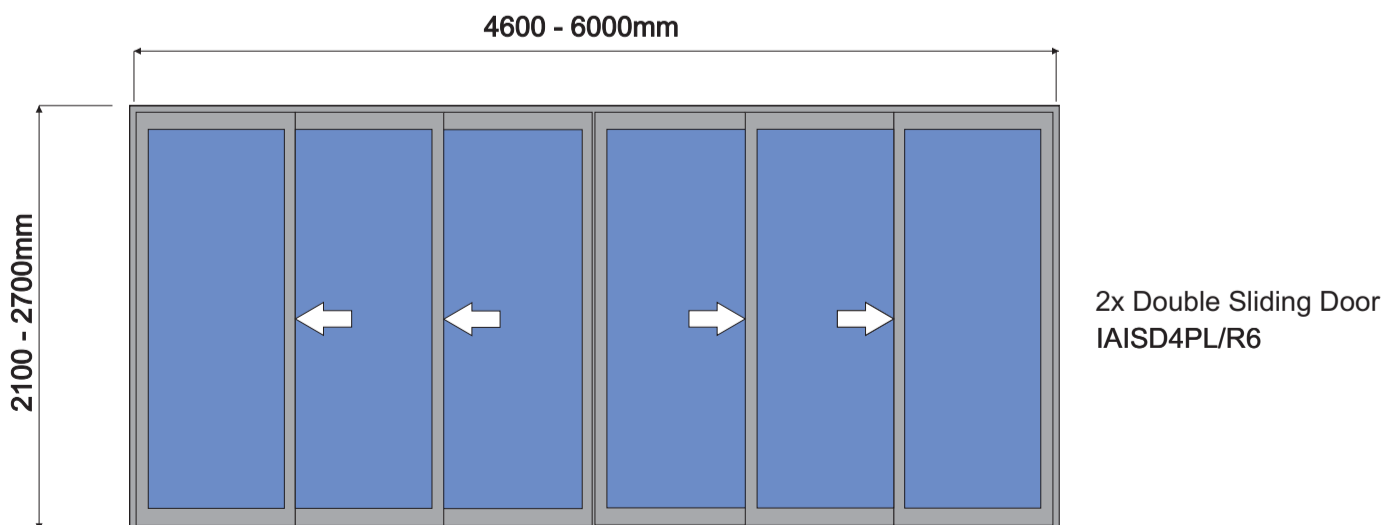

Intel Aluminium

Glass.Windows.Doors

Series 1000 Sliding Windows

4mm Float Glass 6,38mm Safety Glass

Standard Height Sizes
→ Sliding Panel

Intel Aluminium

Glass.Windows.Doors

Vertical Sliding Windows

4mm Float Glass 6,38mm Safety Glass

Standard Sizes
→ Sliding Panel

Intel Aluminium

Glass.Windows.Doors

Icon Sliding Doors

4mm Float Glass 6,38mm Safety Glass

Side Windows:
Sash Size Width 600 - 900mm
Multi Slide options
→ Sliding Panel

Side windows
Maximum Height 2100mm

Intel Aluminium

Glass.Windows.Doors

Palace Sliding Doors

4mm Float Glass 6,38mm Safety Glass

Suitable for Single or Double glazing
 Left or right handed
 Side Windows:
 Sash Size Width 600 - 900mm
 → Sliding Panel

Side windows
 Maximum Height 2100mm

Intel Aluminium

Glass.Windows.Doors

Vista Sliding and Folding Doors

4mm Float Glass 6,38mm Safety Glass

Suitable for Single or Double glazing
Left or right handed
Stacking Windows:
Heights 900, 1200 & 1500mm
→ Sliding Panel