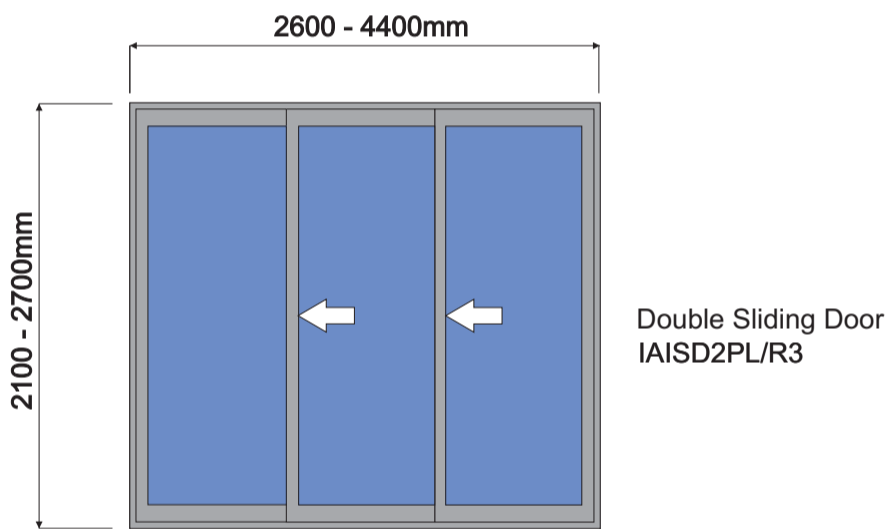

Intel Aluminium

Glass.Windows.Doors

Series 1000 Sliding Windows

4mm Float Glass 6,38mm Safety Glass

Standard Height Sizes
→ Sliding Panel

Intel Aluminium

Glass.Windows.Doors

Vertical Sliding Windows

4mm Float Glass 6,38mm Safety Glass

Standard Sizes
→ Sliding Panel

Intel Aluminium

Glass.Windows.Doors

Icon Sliding Doors

4mm Float Glass 6,38mm Safety Glass

Side Windows:
Sash Size Width 600 - 900mm
Multi Slide options
→ Sliding Panel

Side windows
Maximum Height 2100mm

Intel Aluminium

Glass.Windows.Doors

Palace Sliding Doors

4mm Float Glass 6,38mm Safety Glass

Suitable for Single or Double glazing
 Left or right handed
 Side Windows:
 Sash Size Width 600 - 900mm
 → Sliding Panel

Side windows
 Maximum Height 2100mm

Intel Aluminium

Glass.Windows.Doors

Vista Sliding and Folding Doors

4mm Float Glass 6,38mm Safety Glass

Suitable for Single or Double glazing
Left or right handed
Stacking Windows:
Heights 900, 1200 & 1500mm
→ Sliding Panel